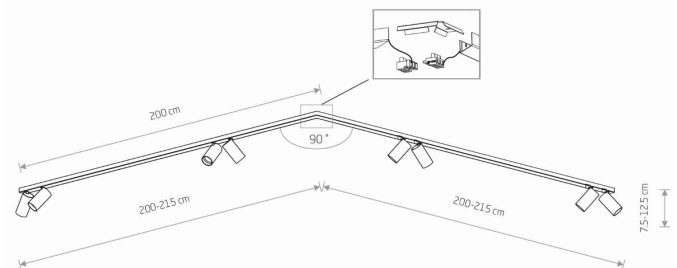

LUMINAIRE MODEL

MONO CORNER 2x200
7697

CATALOGUE GROUP
COUNTRY OF ORIGIN

KATALOG 2022
MADE IN POLAND

LIGHT SOURCE **GU10**
LIGHT SOURCES TYPE **Replaceable**
MAXIMUM WATTAGE **10W only LED**
LAMP INCLUDES SOURCE OF LIGHT **No**
NUMBER OF LIGHT SOURCES **8**
IP **IP20**
Interior use

PACKAGE DIMENSIONS (L/W/H) **203cm/18.5cm/6cm**

NET/GROSS WEIGHT **3.61kg/4.19kg**

ASSEMBLY METHOD **Bridge**

LEADING/SUPPLEMENTARY COLOR **White,Gold**

MATERIALS **Painted steel,Plastic ABS**

STYLE **Modern**

ELECTRICAL SECURITY CLASS **I**

POWER SUPPLY **220-230V/50/60Hz**

DIMENSIONS

5 903139769792