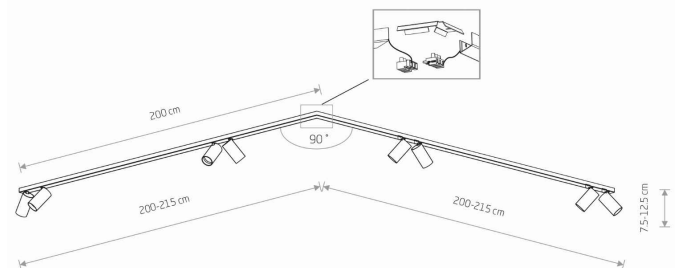

LUMINAIRE MODEL

**MONO CORNER 2x200  
7702**

CATALOGUE GROUP  
COUNTRY OF ORIGIN

**KATALOG 2022  
MADE IN POLAND**

LIGHT SOURCE **GU10**  
 LIGHT SOURCES TYPE **Replaceable**  
 MAXIMUM WATTAGE **10W only LED**  
 LAMP INCLUDES SOURCE OF LIGHT **No**  
 NUMBER OF LIGHT SOURCES **8**  
 IP **IP20**  
**Interior use**

PACKAGE DIMENSIONS (L/W/H) **203cm/18.5cm/6cm**  
 NET/GROSS WEIGHT **3.61kg/4.19kg**  
 ASSEMBLY METHOD **Bridge**  
 LEADING/SUPPLEMENTARY COLOR **Black,Gold**  
 MATERIALS **Painted steel,Plastic ABS**  
 STYLE **Modern**  
 ELECTRICAL SECURITY CLASS **I**  
 POWER SUPPLY **220-230V/50/60Hz**

**DIMENSIONS**

5 903139770293