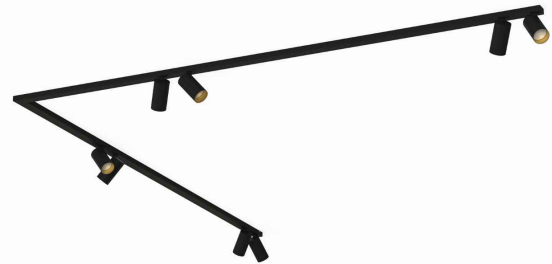

LUMINAIRE MODEL

**MONO CORNER 2x200  
7702**

CATALOGUE GROUP  
COUNTRY OF ORIGIN

**KATALOG 2022  
MADE IN POLAND**

LIGHT SOURCE **GU10**  
 LIGHT SOURCES TYPE **Replaceable**  
 MAXIMUM WATTAGE **10W only LED**  
 LAMP INCLUDES SOURCE OF LIGHT **No**  
 NUMBER OF LIGHT SOURCES **8**  
 IP **IP20**  
**Interior use**

PACKAGE DIMENSIONS (L/W/H) **203cm/18.5cm/6cm**  
 NET/GROSS WEIGHT **3.61kg/4.19kg**  
 ASSEMBLY METHOD **Bridge**  
 LEADING/SUPPLEMENTARY COLOR **Black,Gold**  
 MATERIALS **Painted steel,Plastic ABS**  
 STYLE **Modern**  
 ELECTRICAL SECURITY CLASS **I**  
 POWER SUPPLY **220-230V/50/60Hz**

**DIMENSIONS**

5 903139770293