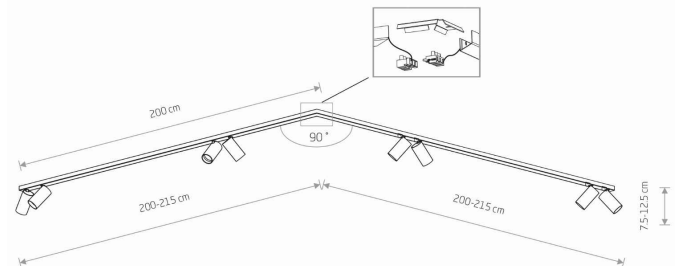

LUMINAIRE MODEL

MONO CORNER 2x200
7757

CATALOGUE GROUP
COUNTRY OF ORIGIN

KATALOG 2022
MADE IN POLAND

LIGHT SOURCE **GU10**
LIGHT SOURCES TYPE **Replaceable**
MAXIMUM WATTAGE **10W only LED**
LAMP INCLUDES SOURCE OF LIGHT **No**
NUMBER OF LIGHT SOURCES **8**
IP **IP20**
Interior use

PACKAGE DIMENSIONS (L/W/H) **203cm/18.5cm/6cm**

NET/GROSS WEIGHT **3.61kg/4.19kg**

ASSEMBLY METHOD **Bridge**

LEADING/SUPPLEMENTARY COLOR **Brass,Black**

MATERIALS **Solid brass,Painted steel,Plastic ABS**

STYLE **Glamour**

ELECTRICAL SECURITY CLASS **I**

POWER SUPPLY **220-230V/50/60Hz**

DIMENSIONS

5 903139775793