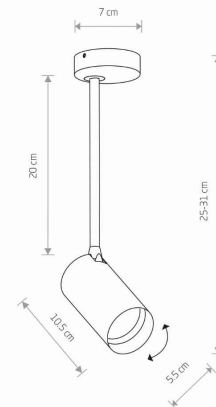

Nowodvorski
LIGHTING

CATALOGUE CARD

LUMINAIRE MODEL

MONO LONG S
7724

CATALOGUE GROUP
COUNTRY OF ORIGIN

KATALOG 2022
MADE IN POLAND

LIGHT SOURCE **GU10**
LIGHT SOURCES TYPE **Replaceable**
MAXIMUM WATTAGE **10W only LED**
LAMP INCLUDES SOURCE OF LIGHT **No**
NUMBER OF LIGHT SOURCES **1**
IP **IP20**
Interior use

PACKAGE DIMENSIONS (L/W/H) **37cm/9cm/8.5cm**

NET/GROSS WEIGHT **0.39kg/0.5kg**

ASSEMBLY METHOD **Bridge**

LEADING/SUPPLEMENTARY COLOR **White**

MATERIALS **Painted steel, Plastic ABS**

STYLE **Modern**

ELECTRICAL SECURITY CLASS **I**

POWER SUPPLY **220-230V/50/60Hz**

DIMENSIONS

5 903139772495