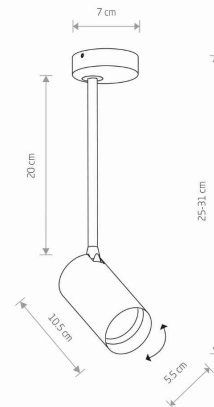

Nowodvorski
LIGHTING

CATALOGUE CARD

LUMINAIRE MODEL

MONO LONG S
7727

CATALOGUE GROUP
COUNTRY OF ORIGIN

KATALOG 2022
MADE IN POLAND

LIGHT SOURCE **GU10**
LIGHT SOURCES TYPE **Replaceable**
MAXIMUM WATTAGE **10W only LED**
LAMP INCLUDES SOURCE OF LIGHT **No**
NUMBER OF LIGHT SOURCES **1**
IP **IP20**
Interior use

PACKAGE DIMENSIONS (L/W/H) **37cm/9cm/8.5cm**
NET/GROSS WEIGHT **0.39kg/0.5kg**
ASSEMBLY METHOD **Bridge**
LEADING/SUPPLEMENTARY COLOR **Black**
MATERIALS **Painted steel, Plastic ABS**
STYLE **Modern**
ELECTRICAL SECURITY CLASS **I**
POWER SUPPLY **220-230V/50/60Hz**

DIMENSIONS

5 903139772792