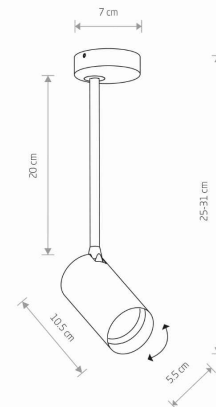

Nowodvorski
LIGHTING

CATALOGUE CARD

LUMINAIRE MODEL

MONO LONG S
7670

CATALOGUE GROUP
COUNTRY OF ORIGIN

KATALOG 2022
MADE IN POLAND

LIGHT SOURCE **GU10**
LIGHT SOURCES TYPE **Replaceable**
MAXIMUM WATTAGE **10W only LED**
LAMP INCLUDES SOURCE OF LIGHT **No**
NUMBER OF LIGHT SOURCES **1**
IP **IP20**
Interior use

PACKAGE DIMENSIONS (L/W/H) **37cm/9cm/8.5cm**
NET/GROSS WEIGHT **0.39kg/0.5kg**
ASSEMBLY METHOD **Bridge**
LEADING/SUPPLEMENTARY COLOR **White,Gold**
MATERIALS **Painted steel,Plastic ABS**
STYLE **Modern**
ELECTRICAL SECURITY CLASS **I**
POWER SUPPLY **220-230V/50/60Hz**

DIMENSIONS

5 9 0 3 1 3 9 7 6 7 0 9 5