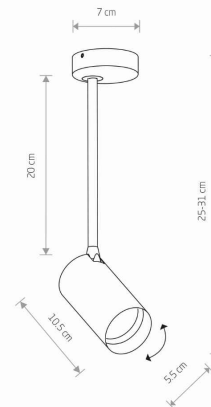

Nowodvorski
LIGHTING

CATALOGUE CARD

LUMINAIRE MODEL

**MONO LONG S
7673**

CATALOGUE GROUP
COUNTRY OF ORIGIN

**KATALOG 2022
MADE IN POLAND**

LIGHT SOURCE **GU10**
 LIGHT SOURCES TYPE **Replaceable**
 MAXIMUM WATTAGE **10W only LED**
 LAMP INCLUDES SOURCE OF LIGHT **No**
 NUMBER OF LIGHT SOURCES **1**
 IP **IP20**
Interior use

PACKAGE DIMENSIONS (L/W/H) **37cm/9cm/8.5cm**
 NET/GROSS WEIGHT **0.39kg/0.5kg**
 ASSEMBLY METHOD **Bridge**
 LEADING/SUPPLEMENTARY COLOR **Black,Gold**
 MATERIALS **Painted steel,Plastic ABS**
 STYLE **Modern**
 ELECTRICAL SECURITY CLASS **I**
 POWER SUPPLY **220-230V/50/60Hz**

DIMENSIONS

5 903139767392