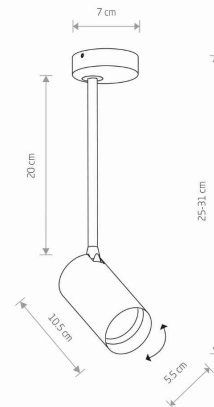

Nowodvorski
LIGHTING

CATALOGUE CARD

LUMINAIRE MODEL

MONO LONG S
7731

CATALOGUE GROUP
COUNTRY OF ORIGIN

KATALOG 2022
MADE IN POLAND

LIGHT SOURCE **GU10**
LIGHT SOURCES TYPE **Replaceable**
MAXIMUM WATTAGE **10W only LED**
LAMP INCLUDES SOURCE OF LIGHT **No**
NUMBER OF LIGHT SOURCES **1**
IP **IP20**
Interior use

PACKAGE DIMENSIONS (L/W/H) **37cm/9cm/8.5cm**
NET/GROSS WEIGHT **0.39kg/0.5kg**
ASSEMBLY METHOD **Bridge**
LEADING/SUPPLEMENTARY COLOR **Brass,Black**
MATERIALS **Solid brass,Painted steel,Plastic ABS**
STYLE **Glamour**
ELECTRICAL SECURITY CLASS **I**
POWER SUPPLY **220-230V/50/60Hz**

DIMENSIONS

5 903139773195