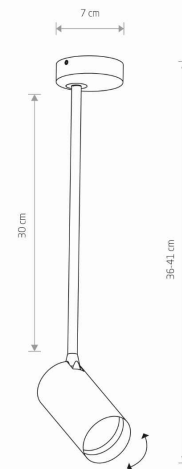

LUMINAIRE MODEL

**MONO LONG M  
7725**

CATALOGUE GROUP  
COUNTRY OF ORIGIN

**KATALOG 2022  
MADE IN POLAND**

LIGHT SOURCE **GU10**  
 LIGHT SOURCES TYPE **Replaceable**  
 MAXIMUM WATTAGE **10W only LED**  
 LAMP INCLUDES SOURCE OF LIGHT **No**  
 NUMBER OF LIGHT SOURCES **1**  
 IP **IP20**  
**Interior use**

PACKAGE DIMENSIONS (L/W/H) **44cm/7.5cm/7.5cm**

NET/GROSS WEIGHT **0.41kg/0.54kg**

ASSEMBLY METHOD **Bridge**

LEADING/SUPPLEMENTARY COLOR **White**

MATERIALS **Painted steel, Plastic ABS**

STYLE **Modern**

ELECTRICAL SECURITY CLASS **I**

POWER SUPPLY **220-230V/50/60Hz**

DIMENSIONS

5 903139772594