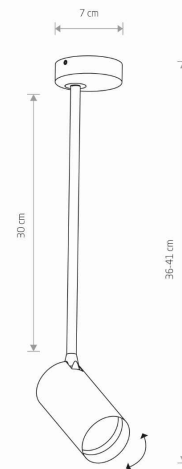

Nowodvorski
LIGHTING

CATALOGUE CARD

LUMINAIRE MODEL

**MONO LONG M
7728**

CATALOGUE GROUP
COUNTRY OF ORIGIN

**KATALOG 2022
MADE IN POLAND**

LIGHT SOURCE **GU10**
 LIGHT SOURCES TYPE **Replaceable**
 MAXIMUM WATTAGE **10W only LED**
 LAMP INCLUDES SOURCE OF LIGHT **No**
 NUMBER OF LIGHT SOURCES **1**
 IP **IP20**
Interior use

PACKAGE DIMENSIONS (L/W/H) **44cm/7.5cm/7.5cm**

NET/GROSS WEIGHT **0.41kg/0.54kg**

ASSEMBLY METHOD **Bridge**

LEADING/SUPPLEMENTARY COLOR **Black**

MATERIALS **Painted steel, Plastic ABS**

STYLE **Modern**

ELECTRICAL SECURITY CLASS **I**

POWER SUPPLY **220-230V/50/60Hz**

DIMENSIONS

5 903139772891