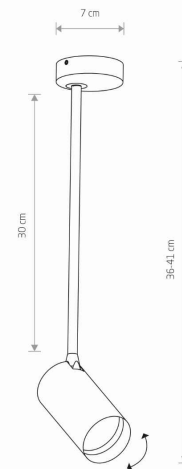

Nowodvorski
LIGHTING

CATALOGUE CARD

LUMINAIRE MODEL

MONO LONG M
7732

CATALOGUE GROUP
COUNTRY OF ORIGIN

KATALOG 2022
MADE IN POLAND

LIGHT SOURCE **GU10**
LIGHT SOURCES TYPE **Replaceable**
MAXIMUM WATTAGE **10W only LED**
LAMP INCLUDES SOURCE OF LIGHT **No**
NUMBER OF LIGHT SOURCES **1**
IP **IP20**
Interior use

PACKAGE DIMENSIONS (L/W/H) **44cm/7.5cm/7.5cm**

NET/GROSS WEIGHT **0.41kg/0.54kg**

ASSEMBLY METHOD **Bridge**

LEADING/SUPPLEMENTARY COLOR **Brass,Black**

MATERIALS **Solid brass,Painted steel,Plastic ABS**

STYLE **Modern**

ELECTRICAL SECURITY CLASS **I**

POWER SUPPLY **220-230V/50/60Hz**

DIMENSIONS

5 9 0 3 1 3 9 7 7 3 2 9 4