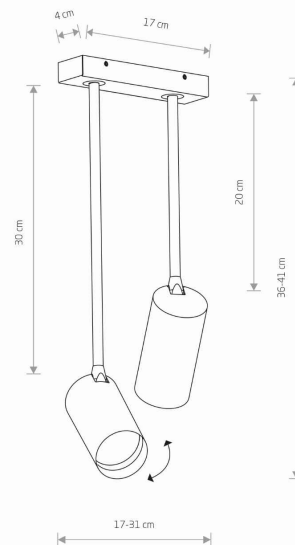

LUMINAIRE MODEL

MONO LONG
7675

CATALOGUE GROUP
COUNTRY OF ORIGIN

KATALOG 2022
MADE IN POLAND

LIGHT SOURCE **GU10**
 LIGHT SOURCES TYPE **Replaceable**
 MAXIMUM WATTAGE **10W only LED**
 LAMP INCLUDES SOURCE OF LIGHT **No**
 NUMBER OF LIGHT SOURCES **2**
 IP **IP21**
Interior use

PACKAGE DIMENSIONS (L/W/H) **46.5cm/18cm/6.5cm**

NET/GROSS WEIGHT **0.75kg/0.88kg**

ASSEMBLY METHOD **Bridge**

LEADING/SUPPLEMENTARY COLOR **Black,Gold**

MATERIALS **Painted steel,Plastic ABS**

STYLE **Modern**

ELECTRICAL SECURITY CLASS **I**

POWER SUPPLY **220-230V/50/60Hz**

DIMENSIONS

5 903139767590