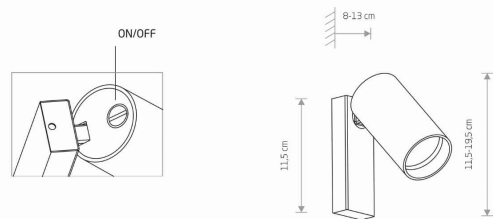

PACKAGE DIMENSIONS (L/W/H) **20cm/12.5cm/6.5cm**

NET/GROSS WEIGHT **0.35kg/0.4kg**

ASSEMBLY METHOD **Bridge**

LEADING/SUPPLEMENTARY COLOR **Black**

MATERIALS **Painted steel, Plastic ABS**

STYLE **Modern**

ELECTRICAL SECURITY CLASS **I**

POWER SUPPLY **220-230V/50/60Hz**

DIMENSIONS

5 903139784092