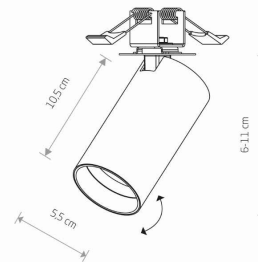

LUMINAIRE MODEL

MONO SURFACE
7827

CATALOGUE GROUP
COUNTRY OF ORIGIN

KATALOG 2022
MADE IN POLAND

LIGHT SOURCE **GU10**
 LIGHT SOURCES TYPE **Replaceable**
 MAXIMUM WATTAGE **10W only LED**
 LAMP INCLUDES SOURCE OF LIGHT **No**
 NUMBER OF LIGHT SOURCES **1**
 IP **IP20**
Interior use

PACKAGE DIMENSIONS (L/W/H) **18cm/9cm/9cm**
 NET/GROSS WEIGHT **0.3kg/0.38kg**
 ASSEMBLY METHOD **Recessed assembly**
 LEADING/SUPPLEMENTARY COLOR **White**
 MATERIALS **Painted steel, Plastic ABS**
 STYLE **Modern**
 ELECTRICAL SECURITY CLASS **II**
 POWER SUPPLY **220-230V/50/60Hz**

DIMENSIONS

CUT OUT

HOLE SHAPE **Round**
 HOLE DIMENSIONS **3.5x3.5cm**