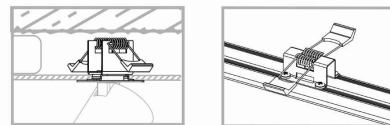

LUMINAIRE MODEL

MONO SURFACE
7827

CATALOGUE GROUP
COUNTRY OF ORIGIN

KATALOG 2022
MADE IN POLAND

LIGHT SOURCE **GU10**
 LIGHT SOURCES TYPE **Replaceable**
 MAXIMUM WATTAGE **10W only LED**
 LAMP INCLUDES SOURCE OF LIGHT **No**
 NUMBER OF LIGHT SOURCES **1**
 IP **IP20**
Interior use

PACKAGE DIMENSIONS (L/W/H) **18cm/9cm/9cm**
 NET/GROSS WEIGHT **0.3kg/0.38kg**
 ASSEMBLY METHOD **Recessed assembly**
 LEADING/SUPPLEMENTARY COLOR **White**
 MATERIALS **Painted steel, Plastic ABS**
 STYLE **Modern**
 ELECTRICAL SECURITY CLASS **II**
 POWER SUPPLY **220-230V/50/60Hz**

DIMENSIONS

CUT OUT

HOLE SHAPE **Round**
 HOLE DIMENSIONS **3.5x3.5cm**