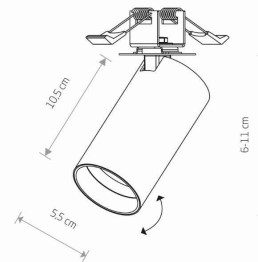

LUMINAIRE MODEL

MONO SURFACE
7833

CATALOGUE GROUP
COUNTRY OF ORIGIN

KATALOG 2022
MADE IN POLAND

LIGHT SOURCE **GU10**
 LIGHT SOURCES TYPE **Replaceable**
 MAXIMUM WATTAGE **10W only LED**
 LAMP INCLUDES SOURCE OF LIGHT **No**
 NUMBER OF LIGHT SOURCES **1**
 IP **IP20**
Interior use

PACKAGE DIMENSIONS (L/W/H) **18cm/9cm/9cm**
 NET/GROSS WEIGHT **0.3kg/0.38kg**
 ASSEMBLY METHOD **Recessed assembly**
 LEADING/SUPPLEMENTARY COLOR **Black**
 MATERIALS **Painted steel, Plastic ABS**
 STYLE **Modern**
 ELECTRICAL SECURITY CLASS **II**
 POWER SUPPLY **220-230V/50/60Hz**

DIMENSIONS

CUT OUT

HOLE SHAPE **Round**
 HOLE DIMENSIONS **3.5x3.5cm**