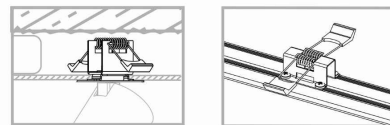

LUMINAIRE MODEL

MONO SURFACE
7833

CATALOGUE GROUP
COUNTRY OF ORIGIN

KATALOG 2022
MADE IN POLAND

LIGHT SOURCE **GU10**
 LIGHT SOURCES TYPE **Replaceable**
 MAXIMUM WATTAGE **10W only LED**
 LAMP INCLUDES SOURCE OF LIGHT **No**
 NUMBER OF LIGHT SOURCES **1**
 IP **IP20**
Interior use

PACKAGE DIMENSIONS (L/W/H) **18cm/9cm/9cm**
 NET/GROSS WEIGHT **0.3kg/0.38kg**
 ASSEMBLY METHOD **Recessed assembly**
 LEADING/SUPPLEMENTARY COLOR **Black**
 MATERIALS **Painted steel, Plastic ABS**
 STYLE **Modern**
 ELECTRICAL SECURITY CLASS **II**
 POWER SUPPLY **220-230V/50/60Hz**

DIMENSIONS

CUT OUT

HOLE SHAPE **Round**
 HOLE DIMENSIONS **3.5x3.5cm**