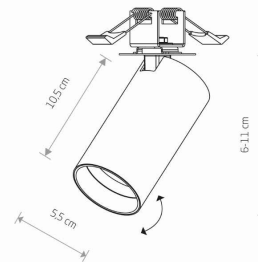

LUMINAIRE MODEL

MONO SURFACE
7744

CATALOGUE GROUP
COUNTRY OF ORIGIN

KATALOG 2022
MADE IN POLAND

LIGHT SOURCE **GU10**
 LIGHT SOURCES TYPE **Replaceable**
 MAXIMUM WATTAGE **10W only LED**
 LAMP INCLUDES SOURCE OF LIGHT **No**
 NUMBER OF LIGHT SOURCES **1**
 IP **IP20**
Interior use

PACKAGE DIMENSIONS (L/W/H) **18cm/9cm/9cm**
 NET/GROSS WEIGHT **0.3kg/0.38kg**
 ASSEMBLY METHOD **Recessed assembly**
 LEADING/SUPPLEMENTARY COLOR **Brass,Black**
 MATERIALS **Solid brass,Painted steel,Plastic ABS**
 STYLE **Glamour**
 ELECTRICAL SECURITY CLASS **II**
 POWER SUPPLY **220-230V/50/60Hz**

DIMENSIONS

5 9 0 3 1 3 9 7 7 4 4 9 9

CUT OUT

HOLE SHAPE **Round**
 HOLE DIMENSIONS **3.5x3.5cm**