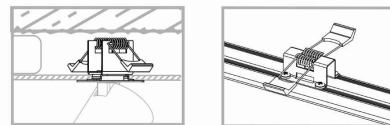

LUMINAIRE MODEL

MONO SURFACE
7744

CATALOGUE GROUP
COUNTRY OF ORIGIN

KATALOG 2022
MADE IN POLAND

LIGHT SOURCE **GU10**
 LIGHT SOURCES TYPE **Replaceable**
 MAXIMUM WATTAGE **10W only LED**
 LAMP INCLUDES SOURCE OF LIGHT **No**
 NUMBER OF LIGHT SOURCES **1**
 IP **IP20**
Interior use

PACKAGE DIMENSIONS (L/W/H) **18cm/9cm/9cm**
 NET/GROSS WEIGHT **0.3kg/0.38kg**
 ASSEMBLY METHOD **Recessed assembly**
 LEADING/SUPPLEMENTARY COLOR **Brass,Black**
 MATERIALS **Solid brass,Painted steel,Plastic ABS**
 STYLE **Glamour**
 ELECTRICAL SECURITY CLASS **II**
 POWER SUPPLY **220-230V/50/60Hz**

DIMENSIONS

5 9 0 3 1 3 9 7 7 4 4 9 9

CUT OUT

HOLE SHAPE **Round**
 HOLE DIMENSIONS **3.5x3.5cm**