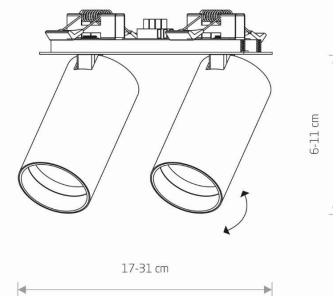

LUMINAIRE MODEL

MONO SURFACE
7828

CATALOGUE GROUP
COUNTRY OF ORIGIN

KATALOG 2022
MADE IN POLAND

LIGHT SOURCE **GU10**
 LIGHT SOURCES TYPE **Replaceable**
 MAXIMUM WATTAGE **10W only LED**
 LAMP INCLUDES SOURCE OF LIGHT **No**
 NUMBER OF LIGHT SOURCES **2**
 IP **IP20**
Interior use

PACKAGE DIMENSIONS (L/W/H) **28cm/10cm/6.5cm**
 NET/GROSS WEIGHT **0.6kg/0.7kg**
 ASSEMBLY METHOD **Recessed assembly**
 LEADING/SUPPLEMENTARY COLOR **White**
 MATERIALS **Painted steel, Painted aluminum, Plastic ABS**

STYLE **Modern**
 ELECTRICAL SECURITY CLASS **I**
 POWER SUPPLY **220-230V/50/60Hz**

DIMENSIONS

CUT OUT

HOLE SHAPE **Rectangular**
 HOLE DIMENSIONS **16x3.1cm**