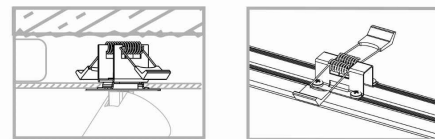

LUMINAIRE MODEL

MONO SURFACE
7828

CATALOGUE GROUP
COUNTRY OF ORIGIN

KATALOG 2022
MADE IN POLAND

LIGHT SOURCE **GU10**
 LIGHT SOURCES TYPE **Replaceable**
 MAXIMUM WATTAGE **10W only LED**
 LAMP INCLUDES SOURCE OF LIGHT **No**
 NUMBER OF LIGHT SOURCES **2**
 IP **IP20**
Interior use

PACKAGE DIMENSIONS (L/W/H) **28cm/10cm/6.5cm**
 NET/GROSS WEIGHT **0.6kg/0.7kg**
 ASSEMBLY METHOD **Recessed assembly**
 LEADING/SUPPLEMENTARY COLOR **White**
 MATERIALS **Painted steel, Painted aluminum, Plastic ABS**

STYLE **Modern**
 ELECTRICAL SECURITY CLASS **I**
 POWER SUPPLY **220-230V/50/60Hz**

DIMENSIONS

CUT OUT

HOLE SHAPE **Rectangular**
 HOLE DIMENSIONS **16x3.1cm**