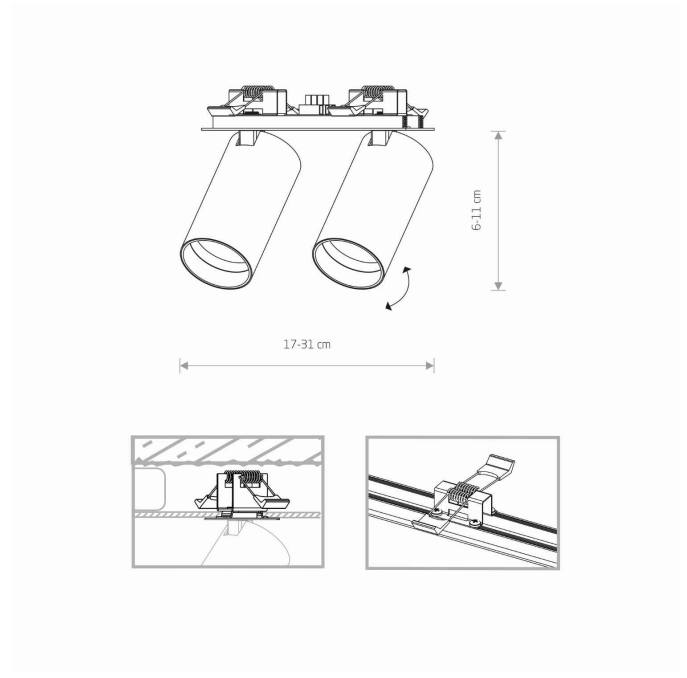

LUMINAIRE MODEL

MONO SURFACE
7834

CATALOGUE GROUP
COUNTRY OF ORIGIN

KATALOG 2022
MADE IN POLAND

LIGHT SOURCE **GU10**
 LIGHT SOURCES TYPE **Replaceable**
 MAXIMUM WATTAGE **10W only LED**
 LAMP INCLUDES SOURCE OF LIGHT **No**
 NUMBER OF LIGHT SOURCES **2**
 IP **IP20**
Interior use

PACKAGE DIMENSIONS (L/W/H) **28cm/10cm/6.5cm**

NET/GROSS WEIGHT **0.6kg/0.7kg**

ASSEMBLY METHOD **Recessed assembly**

LEADING/SUPPLEMENTARY COLOR **Black**

MATERIALS **Painted steel, Painted aluminum, Plastic ABS**

STYLE **Modern**

ELECTRICAL SECURITY CLASS **I**

POWER SUPPLY **220-230V/50/60Hz**

DIMENSIONS

5 903139783491

CUT OUT

HOLE SHAPE

Rectangular

HOLE DIMENSIONS

16x3.1cm