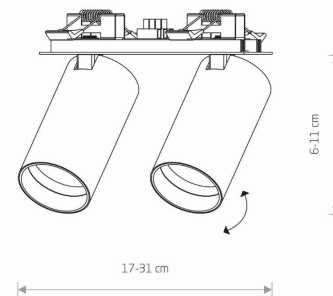

PACKAGE DIMENSIONS (L/W/H) **28cm/10cm/6.5cm**

NET/GROSS WEIGHT **0.6kg/0.7kg**

ASSEMBLY METHOD **Recessed assembly**

LEADING/SUPPLEMENTARY COLOR **Black**

MATERIALS **Painted steel, Painted aluminum, Plastic ABS**

STYLE **Modern**

ELECTRICAL SECURITY CLASS **I**

POWER SUPPLY **220-230V/50/60Hz**

DIMENSIONS

5 903139783491

CUT OUT

HOLE SHAPE

Rectangular

HOLE DIMENSIONS

16x3.1cm