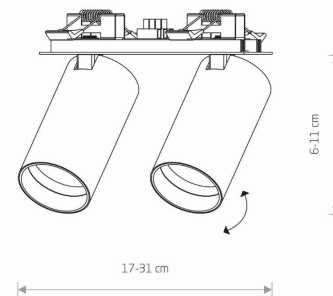

PACKAGE DIMENSIONS (L/W/H) **28cm/10cm/6.5cm**

NET/GROSS WEIGHT **0.6kg/0.7kg**

ASSEMBLY METHOD **Recessed assembly**

LEADING/SUPPLEMENTARY COLOR **Black,Gold**

MATERIALS **Painted steel,Painted aluminum,Plastic**
ABS

STYLE **Modern**

ELECTRICAL SECURITY CLASS **I**

POWER SUPPLY **220-230V/50/60Hz**

DIMENSIONS

5 903139769099

CUT OUT

HOLE SHAPE **Rectangular**
HOLE DIMENSIONS **16x3,1cm**