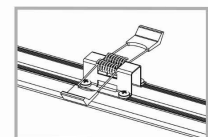

PACKAGE DIMENSIONS (L/W/H) **28cm/10cm/6.5cm**

NET/GROSS WEIGHT **0.6kg/0.7kg**

ASSEMBLY METHOD **Recessed assembly**

LEADING/SUPPLEMENTARY COLOR **Black,Gold**

MATERIALS **Painted steel,Painted aluminum,Plastic**
ABS

STYLE **Modern**

ELECTRICAL SECURITY CLASS **I**

POWER SUPPLY **220-230V/50/60Hz**

DIMENSIONS

5 903139769099

CUT OUT

HOLE SHAPE **Rectangular**
HOLE DIMENSIONS **16x3,1cm**