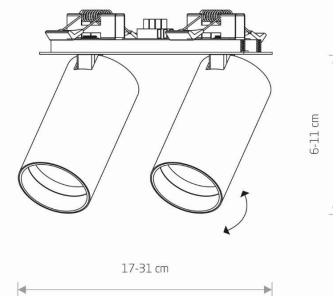

LUMINAIRE MODEL

MONO SURFACE
7745

CATALOGUE GROUP
COUNTRY OF ORIGIN

KATALOG 2022
MADE IN POLAND

LIGHT SOURCE **GU10**
 LIGHT SOURCES TYPE **Replaceable**
 MAXIMUM WATTAGE **10W only LED**
 LAMP INCLUDES SOURCE OF LIGHT **No**
 NUMBER OF LIGHT SOURCES **2**
 IP **IP20**
Interior use

PACKAGE DIMENSIONS (L/W/H) **28cm/10cm/6.5cm**
 NET/GROSS WEIGHT **0.6kg/0.7kg**
 ASSEMBLY METHOD **Recessed assembly**
 LEADING/SUPPLEMENTARY COLOR **Brass,Black**
 MATERIALS **Solid brass,Painted aluminum,Plastic ABS**

STYLE **Glamour**
 ELECTRICAL SECURITY CLASS **I**
 POWER SUPPLY **220-230V/50/60Hz**

DIMENSIONS

CUT OUT

HOLE SHAPE **Rectangular**
 HOLE DIMENSIONS **16x3.1cm**