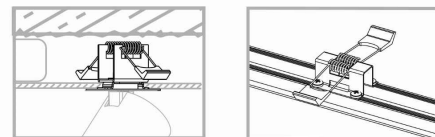

LUMINAIRE MODEL

MONO SURFACE
7745

CATALOGUE GROUP
COUNTRY OF ORIGIN

KATALOG 2022
MADE IN POLAND

LIGHT SOURCE **GU10**
 LIGHT SOURCES TYPE **Replaceable**
 MAXIMUM WATTAGE **10W only LED**
 LAMP INCLUDES SOURCE OF LIGHT **No**
 NUMBER OF LIGHT SOURCES **2**
 IP **IP20**
Interior use

PACKAGE DIMENSIONS (L/W/H) **28cm/10cm/6.5cm**
 NET/GROSS WEIGHT **0.6kg/0.7kg**
 ASSEMBLY METHOD **Recessed assembly**
 LEADING/SUPPLEMENTARY COLOR **Brass,Black**
 MATERIALS **Solid brass,Painted aluminum,Plastic ABS**

STYLE **Glamour**
 ELECTRICAL SECURITY CLASS **I**
 POWER SUPPLY **220-230V/50/60Hz**

DIMENSIONS

CUT OUT

HOLE SHAPE **Rectangular**
 HOLE DIMENSIONS **16x3.1cm**