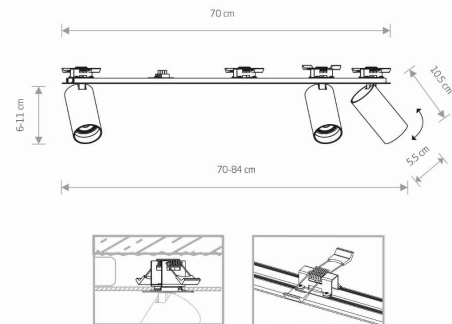

LUMINAIRE MODEL

MONO SURFACE
7830

CATALOGUE GROUP
COUNTRY OF ORIGIN

KATALOG 2022
MADE IN POLAND

LIGHT SOURCE **GU10**
 LIGHT SOURCES TYPE **Replaceable**
 MAXIMUM WATTAGE **10W only LED**
 LAMP INCLUDES SOURCE OF LIGHT **No**
 NUMBER OF LIGHT SOURCES **3**
 IP **IP20**
Interior use

PACKAGE DIMENSIONS (L/W/H) **73cm/9cm/6.5cm**

NET/GROSS WEIGHT **1.03kg/1.15kg**

ASSEMBLY METHOD **Recessed assembly**

LEADING/SUPPLEMENTARY COLOR **White**

MATERIALS **Painted steel, Painted aluminum, Plastic ABS**

STYLE **Modern**

ELECTRICAL SECURITY CLASS **I**

POWER SUPPLY **220-230V/50/60Hz**

DIMENSIONS

5 903139783095

CUT OUT

HOLE SHAPE

Rectangular

HOLE DIMENSIONS

69x3.1cm