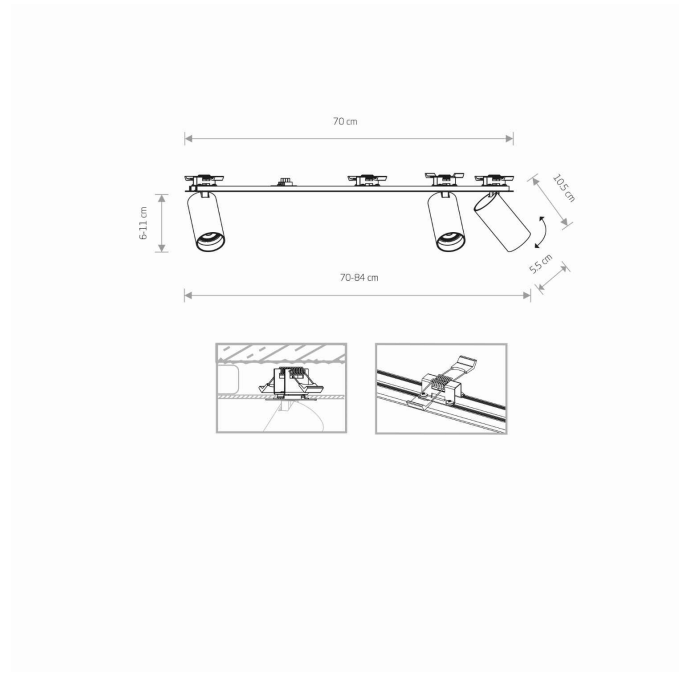

LUMINAIRE MODEL

MONO SURFACE
7835

CATALOGUE GROUP
COUNTRY OF ORIGIN

KATALOG 2022
MADE IN POLAND

LIGHT SOURCE **GU10**
 LIGHT SOURCES TYPE **Replaceable**
 MAXIMUM WATTAGE **10W only LED**
 LAMP INCLUDES SOURCE OF LIGHT **No**
 NUMBER OF LIGHT SOURCES **3**
 IP **IP20**
Interior use

PACKAGE DIMENSIONS (L/W/H) **73cm/9cm/6.5cm**

NET/GROSS WEIGHT **1.03kg/1.15kg**

ASSEMBLY METHOD **Recessed assembly**

LEADING/SUPPLEMENTARY COLOR **Black**

MATERIALS **Painted steel, Painted aluminum, Plastic ABS**

STYLE **Modern**

ELECTRICAL SECURITY CLASS **I**

POWER SUPPLY **220-230V/50/60Hz**

DIMENSIONS

5 903139783590

Nowodvorski
LIGHTING

CATALOGUE CARD

CUT OUT

HOLE SHAPE

HOLE DIMENSIONS

Rectangular

69x3.1cm