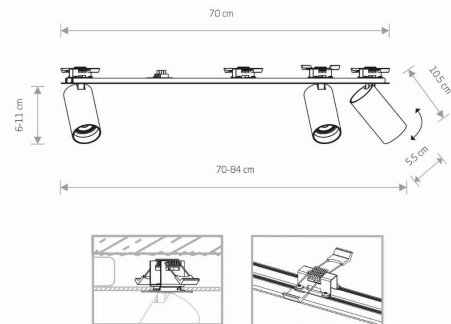

LUMINAIRE MODEL

MONO SURFACE
7835

CATALOGUE GROUP
COUNTRY OF ORIGIN

KATALOG 2022
MADE IN POLAND

LIGHT SOURCE **GU10**
 LIGHT SOURCES TYPE **Replaceable**
 MAXIMUM WATTAGE **10W only LED**
 LAMP INCLUDES SOURCE OF LIGHT **No**
 NUMBER OF LIGHT SOURCES **3**
 IP **IP20**
Interior use

PACKAGE DIMENSIONS (L/W/H) **73cm/9cm/6.5cm**

NET/GROSS WEIGHT **1.03kg/1.15kg**

ASSEMBLY METHOD **Recessed assembly**

LEADING/SUPPLEMENTARY COLOR **Black**

MATERIALS **Painted steel, Painted aluminum, Plastic ABS**

STYLE **Modern**

ELECTRICAL SECURITY CLASS **I**

POWER SUPPLY **220-230V/50/60Hz**

DIMENSIONS

5 903139783590

Nowodvorski
LIGHTING

CATALOGUE CARD

CUT OUT

HOLE SHAPE

HOLE DIMENSIONS

Rectangular

69x3.1cm