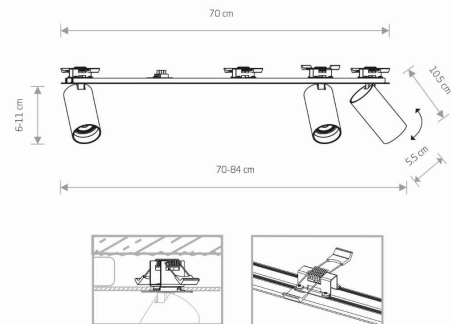

LUMINAIRE MODEL

MONO SURFACE
7685

CATALOGUE GROUP
COUNTRY OF ORIGIN

KATALOG 2022
MADE IN POLAND

LIGHT SOURCE **GU10**
LIGHT SOURCES TYPE **Replaceable**
MAXIMUM WATTAGE **10W only LED**
LAMP INCLUDES SOURCE OF LIGHT **No**
NUMBER OF LIGHT SOURCES **3**
IP **IP20**
Interior use

PACKAGE DIMENSIONS (L/W/H) **73cm/9cm/6.5cm**

NET/GROSS WEIGHT **1.03kg/1.15kg**

ASSEMBLY METHOD **Recessed assembly**

LEADING/SUPPLEMENTARY COLOR **White,Gold**

MATERIALS **Painted steel,Painted aluminum,Plastic**
ABS

STYLE **Modern**

ELECTRICAL SECURITY CLASS **I**

POWER SUPPLY **220-230V/50/60Hz**

DIMENSIONS

5 9 0 3 1 3 9 7 6 8 5 9 7

CUT OUT

HOLE SHAPE

Rectangular

HOLE DIMENSIONS

69x3.1cm