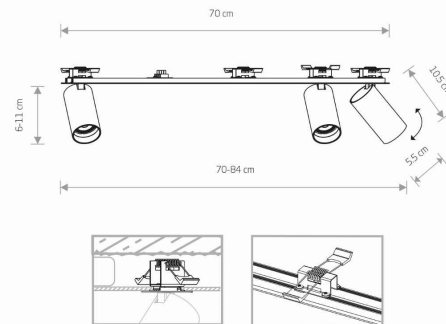

LUMINAIRE MODEL

**MONO SURFACE**  
**7691**

CATALOGUE GROUP  
COUNTRY OF ORIGIN

**KATALOG 2022**  
**MADE IN POLAND**

LIGHT SOURCE **GU10**  
 LIGHT SOURCES TYPE **Replaceable**  
 MAXIMUM WATTAGE **10W only LED**  
 LAMP INCLUDES SOURCE OF LIGHT **No**  
 NUMBER OF LIGHT SOURCES **3**  
 IP **IP20**  
**Interior use**

PACKAGE DIMENSIONS (L/W/H) **73cm/9cm/6.5cm**  
 NET/GROSS WEIGHT **1.03kg/1.15kg**  
 ASSEMBLY METHOD **Recessed assembly**  
 LEADING/SUPPLEMENTARY COLOR **Black,Gold**  
 MATERIALS **Painted steel,Painted aluminum,Plastic ABS**

STYLE **Modern**  
 ELECTRICAL SECURITY CLASS **I**  
 POWER SUPPLY **220-230V/50/60Hz**

DIMENSIONS

CUT OUT

HOLE SHAPE **Rectangular**  
 HOLE DIMENSIONS **69x3.1cm**