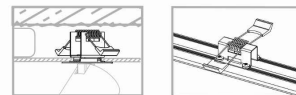

PACKAGE DIMENSIONS (L/W/H) **124cm/8.5cm/7.5cm**

NET/GROSS WEIGHT **1.5kg/1.75kg**

ASSEMBLY METHOD **Recessed assembly**

LEADING/SUPPLEMENTARY COLOR **Black**

MATERIALS **Painted steel, Painted aluminum, Plastic ABS**

STYLE **Modern**

ELECTRICAL SECURITY CLASS **I**

POWER SUPPLY **220-230V/50/60Hz**

DIMENSIONS

5 9 0 3 1 3 9 7 8 3 6 9 9

Nowodvorski
LIGHTING

CATALOGUE CARD

CUT OUT

HOLE SHAPE

Rectangular

HOLE DIMENSIONS

117x3.1cm