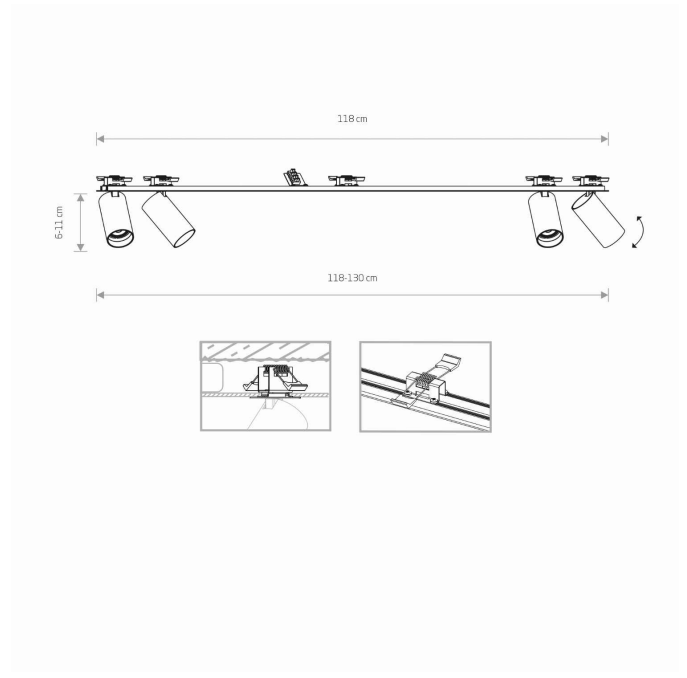

Nowodvorski
LIGHTING

CATALOGUE CARD

LUMINAIRE MODEL

MONO SURFACE
7836

CATALOGUE GROUP
COUNTRY OF ORIGIN

KATALOG 2022
MADE IN POLAND

LIGHT SOURCE **GU10**
LIGHT SOURCES TYPE **Replaceable**
MAXIMUM WATTAGE **10W only LED**
LAMP INCLUDES SOURCE OF LIGHT **No**
NUMBER OF LIGHT SOURCES **4**
IP **IP20**
Interior use

PACKAGE DIMENSIONS (L/W/H) **124cm/8.5cm/7.5cm**

NET/GROSS WEIGHT **1.5kg/1.75kg**

ASSEMBLY METHOD **Recessed assembly**

LEADING/SUPPLEMENTARY COLOR **Black**

MATERIALS **Painted steel, Painted aluminum, Plastic ABS**

STYLE **Modern**

ELECTRICAL SECURITY CLASS **I**

POWER SUPPLY **220-230V/50/60Hz**

DIMENSIONS

5 9 0 3 1 3 9 7 8 3 6 9 9

Nowodvorski
LIGHTING

CATALOGUE CARD

CUT OUT

HOLE SHAPE

Rectangular

HOLE DIMENSIONS

117x3.1cm