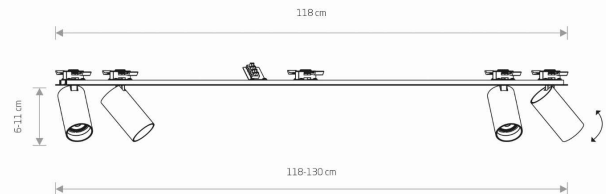

Nowodvorski
LIGHTING

CATALOGUE CARD

LUMINAIRE MODEL

MONO SURFACE
7836

CATALOGUE GROUP
COUNTRY OF ORIGIN

KATALOG 2022
MADE IN POLAND

LIGHT SOURCE **GU10**
LIGHT SOURCES TYPE **Replaceable**
MAXIMUM WATTAGE **10W only LED**
LAMP INCLUDES SOURCE OF LIGHT **No**
NUMBER OF LIGHT SOURCES **4**
IP **IP20**
Interior use

PACKAGE DIMENSIONS (L/W/H) **124cm/8.5cm/7.5cm**

NET/GROSS WEIGHT **1.5kg/1.75kg**

ASSEMBLY METHOD **Recessed assembly**

LEADING/SUPPLEMENTARY COLOR **Black**

MATERIALS **Painted steel, Painted aluminum, Plastic ABS**

STYLE **Modern**

ELECTRICAL SECURITY CLASS **I**

POWER SUPPLY **220-230V/50/60Hz**

DIMENSIONS

5 9 0 3 1 3 9 7 8 3 6 9 9

Nowodvorski
LIGHTING

CATALOGUE CARD

CUT OUT

HOLE SHAPE

Rectangular

HOLE DIMENSIONS

117x3.1cm