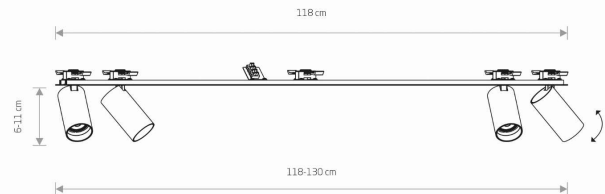

LUMINAIRE MODEL

MONO SURFACE
7686

CATALOGUE GROUP
COUNTRY OF ORIGIN

KATALOG 2022
MADE IN POLAND

LIGHT SOURCE **GU10**
LIGHT SOURCES TYPE **Replaceable**
MAXIMUM WATTAGE **10W only LED**
LAMP INCLUDES SOURCE OF LIGHT **No**
NUMBER OF LIGHT SOURCES **4**
IP **IP20**
Interior use

PACKAGE DIMENSIONS (L/W/H) **124cm/8.5cm/7.5cm**

NET/GROSS WEIGHT **1.5kg/1.75kg**

ASSEMBLY METHOD **Recessed assembly**

LEADING/SUPPLEMENTARY COLOR **White,Gold**

MATERIALS **Painted steel,Painted aluminum,Plastic**
ABS

STYLE **Modern**

ELECTRICAL SECURITY CLASS **I**

POWER SUPPLY **220-230V/50/60Hz**

DIMENSIONS

5 9 0 3 1 3 9 7 6 8 6 9 6

CUT OUT

HOLE SHAPE **Rectangular**
HOLE DIMENSIONS **117x3.1cm**