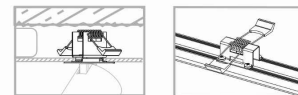

PACKAGE DIMENSIONS (L/W/H) **124cm/8.5cm/7.5cm**

NET/GROSS WEIGHT **1.5kg/1.75kg**

ASSEMBLY METHOD **Recessed assembly**

LEADING/SUPPLEMENTARY COLOR **White,Gold**

MATERIALS **Painted steel,Painted aluminum,Plastic**
ABS

STYLE **Modern**

ELECTRICAL SECURITY CLASS **I**

POWER SUPPLY **220-230V/50/60Hz**

DIMENSIONS

5 9 0 3 1 3 9 7 6 8 6 9 6

CUT OUT

HOLE SHAPE **Rectangular**
HOLE DIMENSIONS **117x3.1cm**