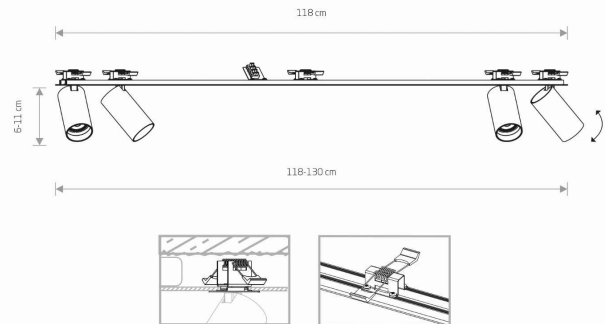

LUMINAIRE MODEL

**MONO SURFACE**  
**7692**

CATALOGUE GROUP  
COUNTRY OF ORIGIN

**KATALOG 2022**  
**MADE IN POLAND**

LIGHT SOURCE **GU10**  
 LIGHT SOURCES TYPE **Replaceable**  
 MAXIMUM WATTAGE **10W only LED**  
 LAMP INCLUDES SOURCE OF LIGHT **No**  
 NUMBER OF LIGHT SOURCES **4**  
 IP **IP20**  
**Interior use**

PACKAGE DIMENSIONS (L/W/H) **124cm/8.5cm/7.5cm**

NET/GROSS WEIGHT **1.5kg/1.75kg**

ASSEMBLY METHOD **Recessed assembly**

LEADING/SUPPLEMENTARY COLOR **Black,Gold**

MATERIALS **Painted steel,Painted aluminum,Plastic**  
**ABS**

STYLE **Modern**

ELECTRICAL SECURITY CLASS **I**

POWER SUPPLY **220-230V/50/60Hz**

DIMENSIONS

CUT OUT

HOLE SHAPE **Rectangular**  
 HOLE DIMENSIONS **117x3.1cm**