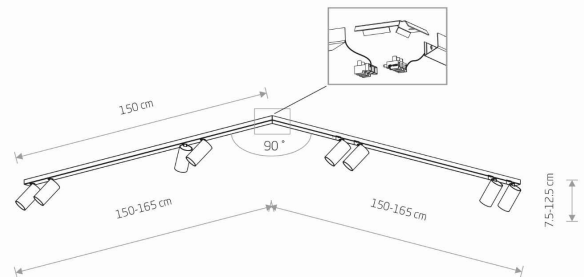

LUMINAIRE MODEL

**MONO CORNER 2x150
7755**

CATALOGUE GROUP
COUNTRY OF ORIGIN

**KATALOG 2022
MADE IN POLAND**

LIGHT SOURCE **GU10**
 LIGHT SOURCES TYPE **Replaceable**
 MAXIMUM WATTAGE **10W only LED**
 LAMP INCLUDES SOURCE OF LIGHT **No**
 NUMBER OF LIGHT SOURCES **8**
 IP **IP20**
Interior use

PACKAGE DIMENSIONS (L/W/H) **151.5cm/18cm/6cm**

NET/GROSS WEIGHT **3.61kg/4.19kg**

ASSEMBLY METHOD **Bridge**

LEADING/SUPPLEMENTARY COLOR **Brass,Black**

MATERIALS **Solid brass,Painted steel,Plastic ABS**

STYLE **Modern**

ELECTRICAL SECURITY CLASS **I**

POWER SUPPLY **220-230V/50/60Hz**

DIMENSIONS

5 903139775595