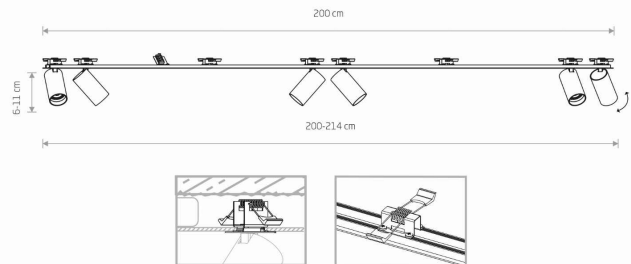

LUMINAIRE MODEL

**MONO SURFACE**  
**7687**

CATALOGUE GROUP  
COUNTRY OF ORIGIN

**KATALOG 2022**  
**MADE IN POLAND**

LIGHT SOURCE **GU10**  
 LIGHT SOURCES TYPE **Replaceable**  
 MAXIMUM WATTAGE **10W only LED**  
 LAMP INCLUDES SOURCE OF LIGHT **No**  
 NUMBER OF LIGHT SOURCES **6**  
 IP **IP20**  
**Interior use**

PACKAGE DIMENSIONS (L/W/H) **202cm/9.5cm/7cm**

NET/GROSS WEIGHT **2.35kg/3.1kg**

ASSEMBLY METHOD **Recessed assembly**

LEADING/SUPPLEMENTARY COLOR **White,Gold**

MATERIALS **Painted steel,Painted aluminum,Plastic**  
**ABS**

STYLE **Modern**

ELECTRICAL SECURITY CLASS **I**

POWER SUPPLY **220-230V/50/60Hz**

DIMENSIONS

5 9 0 3 1 3 9 7 6 8 7 9 5

CUT OUT

HOLE SHAPE **Rectangular**  
 HOLE DIMENSIONS **199x3.1cm**