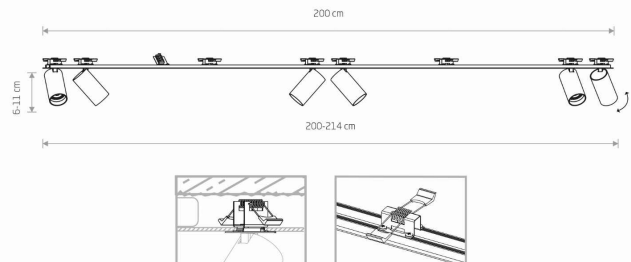

LUMINAIRE MODEL

MONO SURFACE
7693

CATALOGUE GROUP
COUNTRY OF ORIGIN

KATALOG 2022
MADE IN POLAND

LIGHT SOURCE **GU10**
LIGHT SOURCES TYPE **Replaceable**
MAXIMUM WATTAGE **10W only LED**
LAMP INCLUDES SOURCE OF LIGHT **No**
NUMBER OF LIGHT SOURCES **6**
IP **IP20**
Interior use

PACKAGE DIMENSIONS (L/W/H) **202cm/9.5cm/7cm**

NET/GROSS WEIGHT **2.35kg/3.1kg**

ASSEMBLY METHOD **Recessed assembly**

LEADING/SUPPLEMENTARY COLOR **Black,Gold**

MATERIALS **Painted steel,Painted aluminum,Plastic**
ABS

STYLE **Modern**

ELECTRICAL SECURITY CLASS **I**

POWER SUPPLY **220-230V/50/60Hz**

DIMENSIONS

CUT OUT

HOLE SHAPE **Rectangular**
HOLE DIMENSIONS **199x3.1cm**