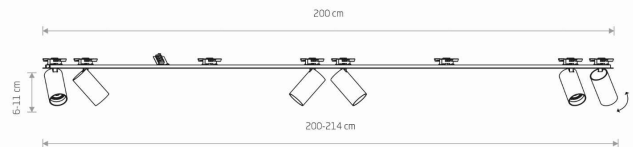

LUMINAIRE MODEL

MONO SURFACE
7748

CATALOGUE GROUP
COUNTRY OF ORIGIN

KATALOG 2022
MADE IN POLAND

LIGHT SOURCE **GU10**
 LIGHT SOURCES TYPE **Replaceable**
 MAXIMUM WATTAGE **10W only LED**
 LAMP INCLUDES SOURCE OF LIGHT **No**
 NUMBER OF LIGHT SOURCES **6**
 IP **IP20**
Interior use

PACKAGE DIMENSIONS (L/W/H) **202cm/9.5cm/7cm**

NET/GROSS WEIGHT **2.35kg/3.1kg**

ASSEMBLY METHOD **Recessed assembly**

LEADING/SUPPLEMENTARY COLOR **Brass,Black**

MATERIALS **Solid brass,Painted aluminum,Plastic**
ABS

STYLE **Glamour**

ELECTRICAL SECURITY CLASS **I**

POWER SUPPLY **220-230V/50/60Hz**

DIMENSIONS

5 9 0 3 1 3 9 7 7 4 8 9 5

CUT OUT

HOLE SHAPE **Rectangular**
 HOLE DIMENSIONS **199x3.1cm**