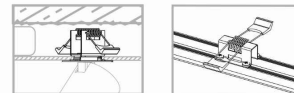

PACKAGE DIMENSIONS (L/W/H) **202cm/9.5cm/7cm**

NET/GROSS WEIGHT **2.35kg/3.1kg**

ASSEMBLY METHOD **Recessed assembly**

LEADING/SUPPLEMENTARY COLOR **Brass,Black**

MATERIALS **Solid brass,Painted aluminum,Plastic**
ABS

STYLE **Glamour**

ELECTRICAL SECURITY CLASS **I**

POWER SUPPLY **220-230V/50/60Hz**

DIMENSIONS

5 9 0 3 1 3 9 7 7 4 8 9 5

CUT OUT

HOLE SHAPE **Rectangular**
 HOLE DIMENSIONS **199x3.1cm**