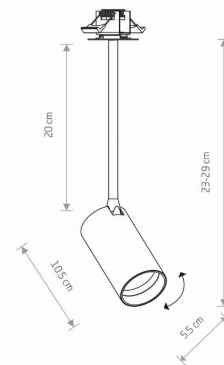

LUMINAIRE MODEL

MONO SURFACE LONG S
7734

CATALOGUE GROUP
COUNTRY OF ORIGIN

KATALOG 2022
MADE IN POLAND

LIGHT SOURCE **GU10**
 LIGHT SOURCES TYPE **Replaceable**
 MAXIMUM WATTAGE **10W only LED**
 LAMP INCLUDES SOURCE OF LIGHT **No**
 NUMBER OF LIGHT SOURCES **1**
 IP **IP20**
Interior use

PACKAGE DIMENSIONS (L/W/H) **37cm/8.5cm/8.5cm**
 NET/GROSS WEIGHT **0.36kg/0.48kg**
 ASSEMBLY METHOD **Recessed assembly**
 LEADING/SUPPLEMENTARY COLOR **White**
 MATERIALS **Painted steel, Plastic ABS**
 STYLE **Modern**
 ELECTRICAL SECURITY CLASS **II**
 POWER SUPPLY **220-230V/50/60Hz**

DIMENSIONS

CUT OUT

HOLE SHAPE

Round

HOLE DIMENSIONS

3.5x3.5cm