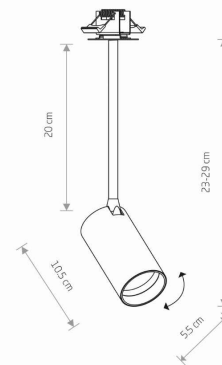

Nowodvorski
LIGHTING

CATALOGUE CARD

LUMINAIRE MODEL

MONO SURFACE LONG S
7737

CATALOGUE GROUP
COUNTRY OF ORIGIN

KATALOG 2022
MADE IN POLAND

LIGHT SOURCE **GU10**
 LIGHT SOURCES TYPE **Replaceable**
 MAXIMUM WATTAGE **10W only LED**
 LAMP INCLUDES SOURCE OF LIGHT **No**
 NUMBER OF LIGHT SOURCES **1**
 IP **IP20**
Interior use

PACKAGE DIMENSIONS (L/W/H) **37cm/8.5cm/8.5cm**
 NET/GROSS WEIGHT **0.36kg/0.48kg**
 ASSEMBLY METHOD **Recessed assembly**
 LEADING/SUPPLEMENTARY COLOR **Black**
 MATERIALS **Painted steel, Plastic ABS**
 STYLE **Modern**
 ELECTRICAL SECURITY CLASS **II**
 POWER SUPPLY **220-230V/50/60Hz**

DIMENSIONS

CUT OUT

HOLE SHAPE **Round**
 HOLE DIMENSIONS **3.5x3.5cm**