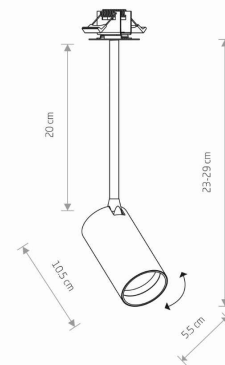

LUMINAIRE MODEL

**MONO SURFACE LONG S**  
**7676**

CATALOGUE GROUP  
COUNTRY OF ORIGIN

**KATALOG 2022**  
**MADE IN POLAND**

LIGHT SOURCE **GU10**  
LIGHT SOURCES TYPE **Replaceable**  
MAXIMUM WATTAGE **10W only LED**  
LAMP INCLUDES SOURCE OF LIGHT **No**  
NUMBER OF LIGHT SOURCES **1**  
IP **IP20**  
**Interior use**

PACKAGE DIMENSIONS (L/W/H) **37cm/8.5cm/8.5cm**  
NET/GROSS WEIGHT **0.36kg/0.48kg**  
ASSEMBLY METHOD **Recessed assembly**  
LEADING/SUPPLEMENTARY COLOR **White,Gold**  
MATERIALS **Painted steel,Plastic ABS**  
STYLE **Modern**  
ELECTRICAL SECURITY CLASS **II**  
POWER SUPPLY **220-230V/50/60Hz**

**DIMENSIONS**

**CUT OUT**

HOLE SHAPE **Round**  
HOLE DIMENSIONS **3.5x3.5cm**