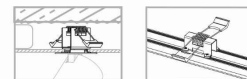

Nowodvorski
LIGHTING

CATALOGUE CARD

LUMINAIRE MODEL

MONO SURFACE LONG S
7680

CATALOGUE GROUP
COUNTRY OF ORIGIN

KATALOG 2022
MADE IN POLAND

LIGHT SOURCE **GU10**
 LIGHT SOURCES TYPE **Replaceable**
 MAXIMUM WATTAGE **10W only LED**
 LAMP INCLUDES SOURCE OF LIGHT **No**
 NUMBER OF LIGHT SOURCES **1**
 IP **IP20**
Interior use

PACKAGE DIMENSIONS (L/W/H) **37cm/8.5cm/8.5cm**
 NET/GROSS WEIGHT **0.36kg/0.48kg**
 ASSEMBLY METHOD **Recessed assembly**
 LEADING/SUPPLEMENTARY COLOR **Black,Gold**
 MATERIALS **Painted steel,Plastic ABS**
 STYLE **Modern**
 ELECTRICAL SECURITY CLASS **II**
 POWER SUPPLY **220-230V/50/60Hz**

DIMENSIONS

CUT OUT

HOLE SHAPE

Round

HOLE DIMENSIONS

3.5x3.5cm