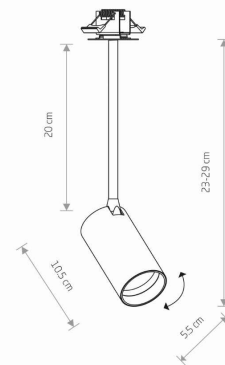

Nowodvorski
LIGHTING

CATALOGUE CARD

LUMINAIRE MODEL

MONO SURFACE LONG S
7680

CATALOGUE GROUP
COUNTRY OF ORIGIN

KATALOG 2022
MADE IN POLAND

LIGHT SOURCE **GU10**
 LIGHT SOURCES TYPE **Replaceable**
 MAXIMUM WATTAGE **10W only LED**
 LAMP INCLUDES SOURCE OF LIGHT **No**
 NUMBER OF LIGHT SOURCES **1**
 IP **IP20**
Interior use

PACKAGE DIMENSIONS (L/W/H) **37cm/8.5cm/8.5cm**
 NET/GROSS WEIGHT **0.36kg/0.48kg**
 ASSEMBLY METHOD **Recessed assembly**
 LEADING/SUPPLEMENTARY COLOR **Black,Gold**
 MATERIALS **Painted steel,Plastic ABS**
 STYLE **Modern**
 ELECTRICAL SECURITY CLASS **II**
 POWER SUPPLY **220-230V/50/60Hz**

DIMENSIONS

CUT OUT

HOLE SHAPE

Round

HOLE DIMENSIONS

3.5x3.5cm