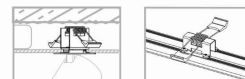

LUMINAIRE MODEL

**MONO SURFACE LONG M  
7738**

CATALOGUE GROUP  
COUNTRY OF ORIGIN

**KATALOG 2022  
MADE IN POLAND**

LIGHT SOURCE **GU10**  
 LIGHT SOURCES TYPE **Replaceable**  
 MAXIMUM WATTAGE **10W only LED**  
 LAMP INCLUDES SOURCE OF LIGHT **No**  
 NUMBER OF LIGHT SOURCES **1**  
 IP **IP20**  
**Interior use**

PACKAGE DIMENSIONS (L/W/H) **44cm/7.5cm/7.5cm**  
 NET/GROSS WEIGHT **0.39kg/0.59kg**  
 ASSEMBLY METHOD **Recessed assembly**  
 LEADING/SUPPLEMENTARY COLOR **Black**  
 MATERIALS **Painted steel, Plastic ABS**  
 STYLE **Modern**  
 ELECTRICAL SECURITY CLASS **II**  
 POWER SUPPLY **220-230V/50/60Hz**

**DIMENSIONS**

**CUT OUT**

HOLE SHAPE

**Round**

HOLE DIMENSIONS

**3.5x3.5cm**