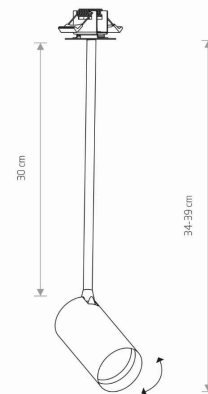

LUMINAIRE MODEL

**MONO SURFACE LONG M  
7738**

CATALOGUE GROUP  
COUNTRY OF ORIGIN

**KATALOG 2022  
MADE IN POLAND**

LIGHT SOURCE **GU10**  
 LIGHT SOURCES TYPE **Replaceable**  
 MAXIMUM WATTAGE **10W only LED**  
 LAMP INCLUDES SOURCE OF LIGHT **No**  
 NUMBER OF LIGHT SOURCES **1**  
 IP **IP20**  
**Interior use**

PACKAGE DIMENSIONS (L/W/H) **44cm/7.5cm/7.5cm**  
 NET/GROSS WEIGHT **0.39kg/0.59kg**  
 ASSEMBLY METHOD **Recessed assembly**  
 LEADING/SUPPLEMENTARY COLOR **Black**  
 MATERIALS **Painted steel, Plastic ABS**  
 STYLE **Modern**  
 ELECTRICAL SECURITY CLASS **II**  
 POWER SUPPLY **220-230V/50/60Hz**

**DIMENSIONS**

**CUT OUT**

HOLE SHAPE

**Round**

HOLE DIMENSIONS

**3.5x3.5cm**