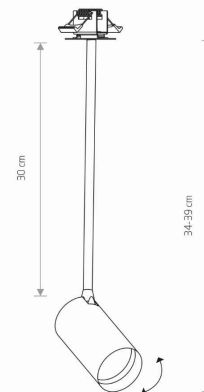

LUMINAIRE MODEL

**MONO SURFACE LONG M
7677**

CATALOGUE GROUP
COUNTRY OF ORIGIN

**KATALOG 2022
MADE IN POLAND**

LIGHT SOURCE **GU10**
 LIGHT SOURCES TYPE **Replaceable**
 MAXIMUM WATTAGE **10W only LED**
 LAMP INCLUDES SOURCE OF LIGHT **No**
 NUMBER OF LIGHT SOURCES **1**
 IP **IP20**
Interior use

PACKAGE DIMENSIONS (L/W/H) **44cm/7.5cm/7.5cm**
 NET/GROSS WEIGHT **0.39kg/0.52kg**
 ASSEMBLY METHOD **Recessed assembly**
 LEADING/SUPPLEMENTARY COLOR **White,Gold**
 MATERIALS **Painted steel,Plastic ABS**
 STYLE **Modern**
 ELECTRICAL SECURITY CLASS **II**
 POWER SUPPLY **220-230V/50/60Hz**

DIMENSIONS

CUT OUT

HOLE SHAPE **Round**
 HOLE DIMENSIONS **3.5x3.5cm**