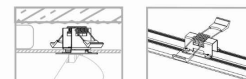

LUMINAIRE MODEL

**MONO SURFACE LONG M
7677**

CATALOGUE GROUP
COUNTRY OF ORIGIN

**KATALOG 2022
MADE IN POLAND**

LIGHT SOURCE **GU10**
 LIGHT SOURCES TYPE **Replaceable**
 MAXIMUM WATTAGE **10W only LED**
 LAMP INCLUDES SOURCE OF LIGHT **No**
 NUMBER OF LIGHT SOURCES **1**
 IP **IP20**
Interior use

PACKAGE DIMENSIONS (L/W/H) **44cm/7.5cm/7.5cm**
 NET/GROSS WEIGHT **0.39kg/0.52kg**
 ASSEMBLY METHOD **Recessed assembly**
 LEADING/SUPPLEMENTARY COLOR **White,Gold**
 MATERIALS **Painted steel,Plastic ABS**
 STYLE **Modern**
 ELECTRICAL SECURITY CLASS **II**
 POWER SUPPLY **220-230V/50/60Hz**

DIMENSIONS

CUT OUT

HOLE SHAPE **Round**
 HOLE DIMENSIONS **3.5x3.5cm**