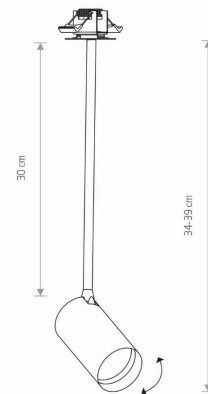

LUMINAIRE MODEL

**MONO SURFACE LONG M  
7681**

CATALOGUE GROUP  
COUNTRY OF ORIGIN

**KATALOG 2022  
MADE IN POLAND**

LIGHT SOURCE **GU10**  
 LIGHT SOURCES TYPE **Replaceable**  
 MAXIMUM WATTAGE **10W only LED**  
 LAMP INCLUDES SOURCE OF LIGHT **No**  
 NUMBER OF LIGHT SOURCES **1**  
 IP **IP20**  
**Interior use**

PACKAGE DIMENSIONS (L/W/H) **44cm/7.5cm/7.5cm**

NET/GROSS WEIGHT **0.39kg/0.52kg**

ASSEMBLY METHOD **Recessed assembly**

LEADING/SUPPLEMENTARY COLOR **Black,Gold**

MATERIALS **Painted steel,Plastic ABS**

STYLE **Modern**

ELECTRICAL SECURITY CLASS **II**

POWER SUPPLY **220-230V/50/60Hz**

**DIMENSIONS**

**CUT OUT**

HOLE SHAPE **Round**  
 HOLE DIMENSIONS **3.5x3.5cm**