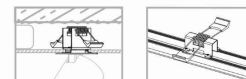

PACKAGE DIMENSIONS (L/W/H) **44cm/7.5cm/7.5cm**

NET/GROSS WEIGHT **0.39kg/0.52kg**

ASSEMBLY METHOD **Recessed assembly**

LEADING/SUPPLEMENTARY COLOR **Black,Gold**

MATERIALS **Painted steel,Plastic ABS**

STYLE **Modern**

ELECTRICAL SECURITY CLASS **II**

POWER SUPPLY **220-230V/50/60Hz**

**DIMENSIONS**

**CUT OUT**

HOLE SHAPE **Round**  
 HOLE DIMENSIONS **3.5x3.5cm**