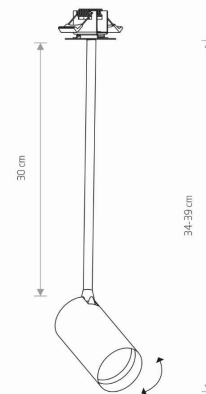

LUMINAIRE MODEL

**MONO SURFACE LONG M
7742**

CATALOGUE GROUP
COUNTRY OF ORIGIN

**KATALOG 2022
MADE IN POLAND**

LIGHT SOURCE **GU10**
 LIGHT SOURCES TYPE **Replaceable**
 MAXIMUM WATTAGE **10W only LED**
 LAMP INCLUDES SOURCE OF LIGHT **No**
 NUMBER OF LIGHT SOURCES **1**
 IP **IP20**
Interior use

PACKAGE DIMENSIONS (L/W/H) **44cm/7.5cm/7.5cm**

NET/GROSS WEIGHT **0.39kg/0.52kg**

ASSEMBLY METHOD **Recessed assembly**

LEADING/SUPPLEMENTARY COLOR **Brass,Black**

MATERIALS **Solid brass,Painted steel,Plastic ABS**

STYLE **Glamour**

ELECTRICAL SECURITY CLASS **II**

POWER SUPPLY **220-230V/50/60Hz**

DIMENSIONS

CUT OUT

HOLE SHAPE

Round

HOLE DIMENSIONS

3.5x3.5cm