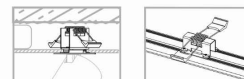

PACKAGE DIMENSIONS (L/W/H) **44cm/7.5cm/7.5cm**

NET/GROSS WEIGHT **0.39kg/0.52kg**

ASSEMBLY METHOD **Recessed assembly**

LEADING/SUPPLEMENTARY COLOR **Brass,Black**

MATERIALS **Solid brass,Painted steel,Plastic ABS**

STYLE **Glamour**

ELECTRICAL SECURITY CLASS **II**

POWER SUPPLY **220-230V/50/60Hz**

DIMENSIONS

CUT OUT

HOLE SHAPE

Round

HOLE DIMENSIONS