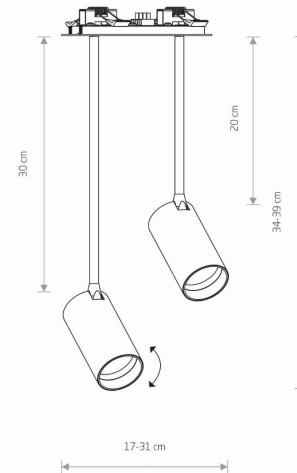

LUMINAIRE MODEL

MONO SURFACE LONG
7736

CATALOGUE GROUP
COUNTRY OF ORIGIN

KATALOG 2022
MADE IN POLAND

LIGHT SOURCE **GU10**
LIGHT SOURCES TYPE **Replaceable**
MAXIMUM WATTAGE **10W only LED**
LAMP INCLUDES SOURCE OF LIGHT **No**
NUMBER OF LIGHT SOURCES **2**
IP **IP20**
Interior use

PACKAGE DIMENSIONS (L/W/H) **46.5cm/18cm/6.5cm**

NET/GROSS WEIGHT **0.8kg/0.95kg**

ASSEMBLY METHOD **Recessed assembly**

LEADING/SUPPLEMENTARY COLOR **White**

MATERIALS **Painted steel, Painted aluminum, Plastic ABS**

STYLE **Modern**

ELECTRICAL SECURITY CLASS **I**

POWER SUPPLY **220-230V/50/60Hz**

DIMENSIONS

CUT OUT

HOLE SHAPE **Rectangular**
HOLE DIMENSIONS **160x3.1cm**