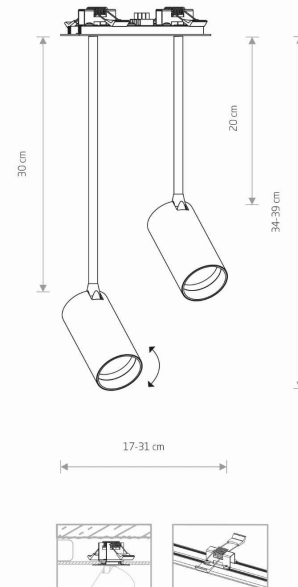

LUMINAIRE MODEL

MONO SURFACE LONG
7740

CATALOGUE GROUP
COUNTRY OF ORIGIN

KATALOG 2022
MADE IN POLAND

LIGHT SOURCE **GU10**
 LIGHT SOURCES TYPE **Replaceable**
 MAXIMUM WATTAGE **10W only LED**
 LAMP INCLUDES SOURCE OF LIGHT **No**
 NUMBER OF LIGHT SOURCES **2**
 IP **IP20**
Interior use

PACKAGE DIMENSIONS (L/W/H) **46.5cm/18cm/6.5cm**

NET/GROSS WEIGHT **0.8kg/0.95kg**

ASSEMBLY METHOD **Recessed assembly**

LEADING/SUPPLEMENTARY COLOR **Black**

MATERIALS **Painted steel, Painted aluminum, Plastic ABS**

STYLE **Modern**

ELECTRICAL SECURITY CLASS **I**

POWER SUPPLY **220-230V/50/60Hz**

DIMENSIONS

CUT OUT

HOLE SHAPE **Rectangular**
 HOLE DIMENSIONS **160x3.1cm**