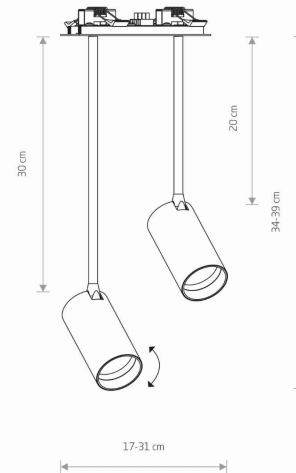

LUMINAIRE MODEL

**MONO SURFACE LONG**  
**7678**

CATALOGUE GROUP  
COUNTRY OF ORIGIN

**KATALOG 2022**  
**MADE IN POLAND**

LIGHT SOURCE **GU10**  
LIGHT SOURCES TYPE **Replaceable**  
MAXIMUM WATTAGE **10W only LED**  
LAMP INCLUDES SOURCE OF LIGHT **No**  
NUMBER OF LIGHT SOURCES **2**  
IP **IP20**  
**Interior use**

PACKAGE DIMENSIONS (L/W/H) **46.5cm/18cm/6.5cm**

NET/GROSS WEIGHT **0.8kg/0.95kg**

ASSEMBLY METHOD **Recessed assembly**

LEADING/SUPPLEMENTARY COLOR **White,Gold**

MATERIALS **Painted steel,Painted aluminum,Plastic**  
**ABS**

STYLE **Modern**

ELECTRICAL SECURITY CLASS **I**

POWER SUPPLY **220-230V/50/60Hz**

**DIMENSIONS**

5 9 0 3 1 3 9 7 6 7 8 9 7

**CUT OUT**

HOLE SHAPE

**Rectangular**

HOLE DIMENSIONS

**160x3.1cm**