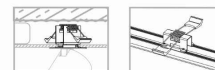

PACKAGE DIMENSIONS (L/W/H) **46.5cm/18cm/6.5cm**

NET/GROSS WEIGHT **0.8kg/0.95kg**

ASSEMBLY METHOD **Recessed assembly**

LEADING/SUPPLEMENTARY COLOR **Brass,Black**

MATERIALS **Solid brass,Painted aluminum,Plastic**  
**ABS**

STYLE **Glamour**

ELECTRICAL SECURITY CLASS **I**

POWER SUPPLY **220-230V/50/60Hz**

DIMENSIONS

5 9 0 3 1 3 9 7 7 4 3 9 0

CUT OUT

HOLE SHAPE

**Rectangular**

HOLE DIMENSIONS

**160x3.1cm**