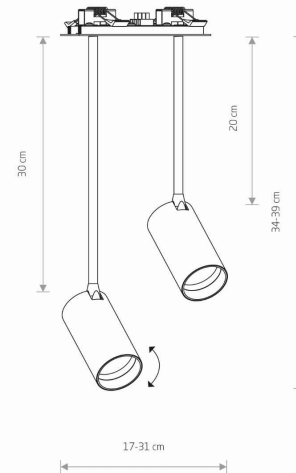

LUMINAIRE MODEL

**MONO SURFACE LONG**  
**7743**

CATALOGUE GROUP  
COUNTRY OF ORIGIN

**KATALOG 2022**  
**MADE IN POLAND**

LIGHT SOURCE **GU10**  
LIGHT SOURCES TYPE **Replaceable**  
MAXIMUM WATTAGE **10W only LED**  
LAMP INCLUDES SOURCE OF LIGHT **No**  
NUMBER OF LIGHT SOURCES **2**  
IP **IP20**  
**Interior use**

PACKAGE DIMENSIONS (L/W/H) **46.5cm/18cm/6.5cm**

NET/GROSS WEIGHT **0.8kg/0.95kg**

ASSEMBLY METHOD **Recessed assembly**

LEADING/SUPPLEMENTARY COLOR **Brass,Black**

MATERIALS **Solid brass,Painted aluminum,Plastic**  
**ABS**

STYLE **Glamour**

ELECTRICAL SECURITY CLASS **I**

POWER SUPPLY **220-230V/50/60Hz**

DIMENSIONS

5 9 0 3 1 3 9 7 7 4 3 9 0

CUT OUT

HOLE SHAPE

**Rectangular**

HOLE DIMENSIONS

**160x3.1cm**