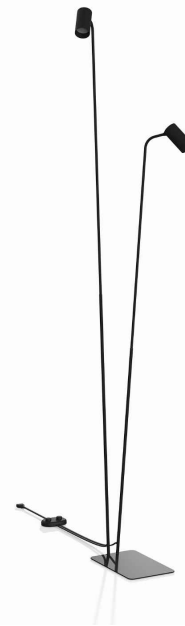

LUMINAIRE MODEL

**MONO**  
**7708**

CATALOGUE GROUP  
COUNTRY OF ORIGIN

**KATALOG 2022**  
**MADE IN POLAND**

LIGHT SOURCE **GU10**  
 LIGHT SOURCES TYPE **Replaceable**  
 MAXIMUM WATTAGE **10W only LED**  
 LAMP INCLUDES SOURCE OF LIGHT **No**  
 NUMBER OF LIGHT SOURCES **2**  
 IP **IP20**  
**Interior use**

PACKAGE DIMENSIONS (L/W/H) **115.5cm/20.5cm/6.5cm**

NET/GROSS WEIGHT **4.05kg/4.42kg**

ASSEMBLY METHOD **Free-standing product**

LEADING/SUPPLEMENTARY COLOR **Black**

MATERIALS **Painted steel, Plastic ABS**

STYLE **Modern**

ELECTRICAL SECURITY CLASS **II**

POWER SUPPLY **220-230V/50/60Hz**

**DIMENSIONS**

5 903139770897