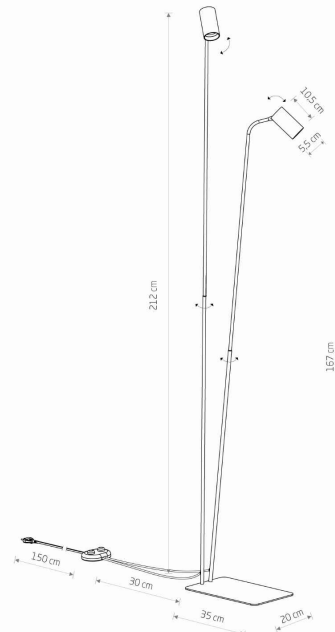

LUMINAIRE MODEL

**MONO**  
**7708**

CATALOGUE GROUP  
COUNTRY OF ORIGIN

**KATALOG 2022**  
**MADE IN POLAND**

LIGHT SOURCE **GU10**  
 LIGHT SOURCES TYPE **Replaceable**  
 MAXIMUM WATTAGE **10W only LED**  
 LAMP INCLUDES SOURCE OF LIGHT **No**  
 NUMBER OF LIGHT SOURCES **2**  
 IP **IP20**  
**Interior use**

PACKAGE DIMENSIONS (L/W/H) **115.5cm/20.5cm/6.5cm**

NET/GROSS WEIGHT **4.05kg/4.42kg**

ASSEMBLY METHOD **Free-standing product**

LEADING/SUPPLEMENTARY COLOR **Black**

MATERIALS **Painted steel, Plastic ABS**

STYLE **Modern**

ELECTRICAL SECURITY CLASS **II**

POWER SUPPLY **220-230V/50/60Hz**

**DIMENSIONS**

5 903139770897