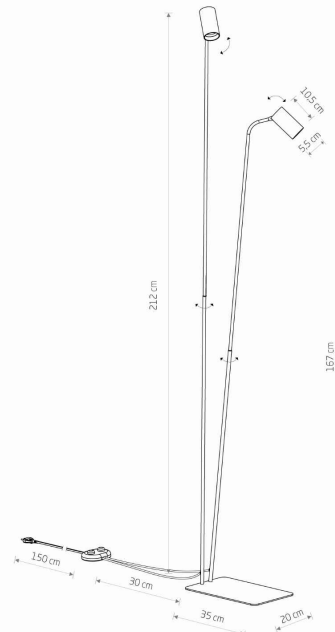

LUMINAIRE MODEL

MONO
7715

CATALOGUE GROUP
COUNTRY OF ORIGIN

KATALOG 2022
MADE IN POLAND

LIGHT SOURCE **GU10**
LIGHT SOURCES TYPE **Replaceable**
MAXIMUM WATTAGE **10W only LED**
LAMP INCLUDES SOURCE OF LIGHT **No**
NUMBER OF LIGHT SOURCES **2**
IP **IP20**
Interior use

PACKAGE DIMENSIONS (L/W/H) **115.5cm/20.5cm/6.5cm**
NET/GROSS WEIGHT **4.05kg/4.42kg**
ASSEMBLY METHOD **Free-standing product**
LEADING/SUPPLEMENTARY COLOR **White,Gold**
MATERIALS **Painted steel,Plastic ABS**
STYLE **Modern**
ELECTRICAL SECURITY CLASS **II**
POWER SUPPLY **220-230V/50/60Hz**

DIMENSIONS

5 903139771597