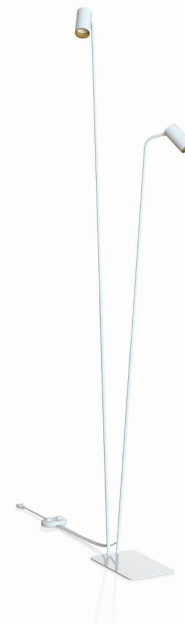

LUMINAIRE MODEL

MONO
7715

CATALOGUE GROUP
COUNTRY OF ORIGIN

KATALOG 2022
MADE IN POLAND

LIGHT SOURCE **GU10**
LIGHT SOURCES TYPE **Replaceable**
MAXIMUM WATTAGE **10W only LED**
LAMP INCLUDES SOURCE OF LIGHT **No**
NUMBER OF LIGHT SOURCES **2**
IP **IP20**
Interior use

PACKAGE DIMENSIONS (L/W/H) **115.5cm/20.5cm/6.5cm**
NET/GROSS WEIGHT **4.05kg/4.42kg**
ASSEMBLY METHOD **Free-standing product**
LEADING/SUPPLEMENTARY COLOR **White,Gold**
MATERIALS **Painted steel,Plastic ABS**
STYLE **Modern**
ELECTRICAL SECURITY CLASS **II**
POWER SUPPLY **220-230V/50/60Hz**

DIMENSIONS

5 903139771597