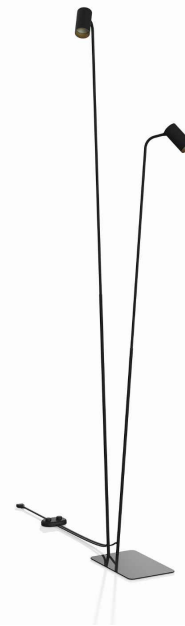

LUMINAIRE MODEL

MONO
7718

CATALOGUE GROUP
COUNTRY OF ORIGIN

KATALOG 2022
MADE IN POLAND

LIGHT SOURCE **GU10**
 LIGHT SOURCES TYPE **Replaceable**
 MAXIMUM WATTAGE **10W only LED**
 LAMP INCLUDES SOURCE OF LIGHT **No**
 NUMBER OF LIGHT SOURCES **2**
 IP **IP20**
Interior use

PACKAGE DIMENSIONS (L/W/H) **115.5cm/20.5cm/6.5cm**
 NET/GROSS WEIGHT **4.05kg/4.42kg**
 ASSEMBLY METHOD **Free-standing product**
 LEADING/SUPPLEMENTARY COLOR **Black,Gold**
 MATERIALS **Painted steel,Plastic ABS**
 STYLE **Modern**
 ELECTRICAL SECURITY CLASS **II**
 POWER SUPPLY **220-230V/50/60Hz**

DIMENSIONS

5 903139771894