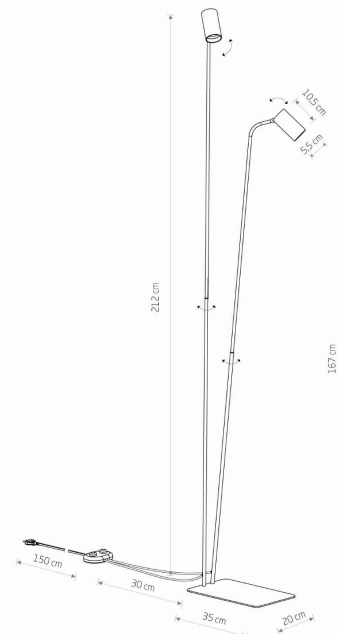

LUMINAIRE MODEL

MONO
7718

CATALOGUE GROUP
COUNTRY OF ORIGIN

KATALOG 2022
MADE IN POLAND

LIGHT SOURCE **GU10**
 LIGHT SOURCES TYPE **Replaceable**
 MAXIMUM WATTAGE **10W only LED**
 LAMP INCLUDES SOURCE OF LIGHT **No**
 NUMBER OF LIGHT SOURCES **2**
 IP **IP20**
Interior use

PACKAGE DIMENSIONS (L/W/H) **115.5cm/20.5cm/6.5cm**
 NET/GROSS WEIGHT **4.05kg/4.42kg**
 ASSEMBLY METHOD **Free-standing product**
 LEADING/SUPPLEMENTARY COLOR **Black,Gold**
 MATERIALS **Painted steel,Plastic ABS**
 STYLE **Modern**
 ELECTRICAL SECURITY CLASS **II**
 POWER SUPPLY **220-230V/50/60Hz**

DIMENSIONS

5 903139771894