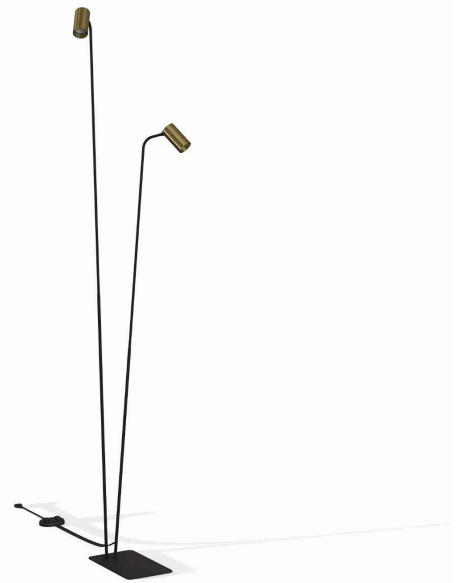

LUMINAIRE MODEL

MONO
7712

CATALOGUE GROUP
COUNTRY OF ORIGIN

KATALOG 2022
MADE IN POLAND

LIGHT SOURCE **GU10**
 LIGHT SOURCES TYPE **Replaceable**
 MAXIMUM WATTAGE **10W only LED**
 LAMP INCLUDES SOURCE OF LIGHT **No**
 NUMBER OF LIGHT SOURCES **2**
 IP **IP20**
Interior use

PACKAGE DIMENSIONS (L/W/H) **115.5cm/20.5cm/6.5cm**

NET/GROSS WEIGHT **4.05kg/4.42kg**

ASSEMBLY METHOD **Free-standing product**

LEADING/SUPPLEMENTARY COLOR **Brass,Black**

MATERIALS **Solid brass,Painted steel,Plastic ABS**

STYLE **Glamour**

ELECTRICAL SECURITY CLASS **II**

POWER SUPPLY **220-230V/50/60Hz**

DIMENSIONS

5 903139771290