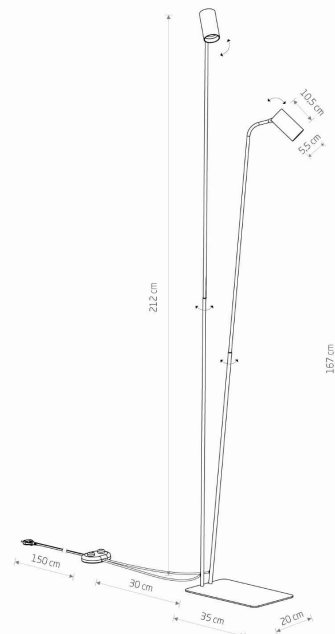

LUMINAIRE MODEL

MONO
7712

CATALOGUE GROUP
COUNTRY OF ORIGIN

KATALOG 2022
MADE IN POLAND

LIGHT SOURCE **GU10**
 LIGHT SOURCES TYPE **Replaceable**
 MAXIMUM WATTAGE **10W only LED**
 LAMP INCLUDES SOURCE OF LIGHT **No**
 NUMBER OF LIGHT SOURCES **2**
 IP **IP20**
Interior use

PACKAGE DIMENSIONS (L/W/H) **115.5cm/20.5cm/6.5cm**

NET/GROSS WEIGHT **4.05kg/4.42kg**

ASSEMBLY METHOD **Free-standing product**

LEADING/SUPPLEMENTARY COLOR **Brass,Black**

MATERIALS **Solid brass,Painted steel,Plastic ABS**

STYLE **Glamour**

ELECTRICAL SECURITY CLASS **II**

POWER SUPPLY **220-230V/50/60Hz**

DIMENSIONS

5 903139771290