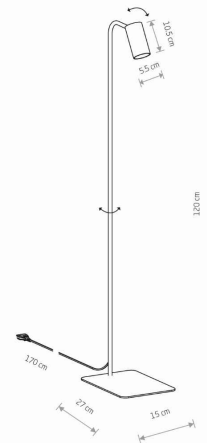

LUMINAIRE MODEL

MONO
7704

CATALOGUE GROUP
COUNTRY OF ORIGIN

KATALOG 2022
MADE IN POLAND

LIGHT SOURCE **GU10**
 LIGHT SOURCES TYPE **Replaceable**
 MAXIMUM WATTAGE **10W only LED**
 LAMP INCLUDES SOURCE OF LIGHT **No**
 NUMBER OF LIGHT SOURCES **1**
 IP **IP20**
Interior use

PACKAGE DIMENSIONS (L/W/H) **122cm/21.5cm/6.5cm**
 NET/GROSS WEIGHT **2.12kg/2.58kg**
 ASSEMBLY METHOD **Free-standing product**
 LEADING/SUPPLEMENTARY COLOR **White**
 MATERIALS **Painted steel, Plastic ABS**
 STYLE **Modern**
 ELECTRICAL SECURITY CLASS **II**
 POWER SUPPLY **220/230V/50/60Hz**

DIMENSIONS

5 9 0 3 1 3 9 7 7 0 4 9 1