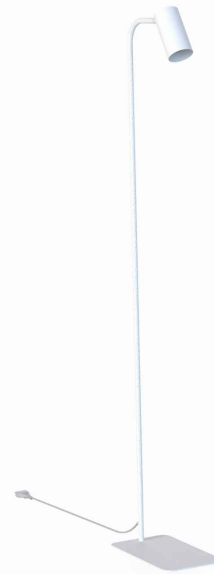

LUMINAIRE MODEL

MONO
7704

CATALOGUE GROUP
COUNTRY OF ORIGIN

KATALOG 2022
MADE IN POLAND

LIGHT SOURCE **GU10**
 LIGHT SOURCES TYPE **Replaceable**
 MAXIMUM WATTAGE **10W only LED**
 LAMP INCLUDES SOURCE OF LIGHT **No**
 NUMBER OF LIGHT SOURCES **1**
 IP **IP20**
Interior use

PACKAGE DIMENSIONS (L/W/H) **122cm/21.5cm/6.5cm**
 NET/GROSS WEIGHT **2.12kg/2.58kg**
 ASSEMBLY METHOD **Free-standing product**
 LEADING/SUPPLEMENTARY COLOR **White**
 MATERIALS **Painted steel, Plastic ABS**
 STYLE **Modern**
 ELECTRICAL SECURITY CLASS **II**
 POWER SUPPLY **220/230V/50/60Hz**

DIMENSIONS

5 9 0 3 1 3 9 7 7 0 4 9 1