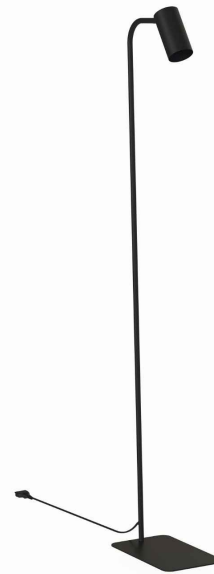

LUMINAIRE MODEL

**MONO  
7707**

CATALOGUE GROUP  
COUNTRY OF ORIGIN

**KATALOG 2022  
MADE IN POLAND**

LIGHT SOURCE **GU10**  
 LIGHT SOURCES TYPE **Replaceable**  
 MAXIMUM WATTAGE **10W only LED**  
 LAMP INCLUDES SOURCE OF LIGHT **No**  
 NUMBER OF LIGHT SOURCES **1**  
 IP **IP20**  
**Interior use**

PACKAGE DIMENSIONS **122cm/21.5cm/6.5cm**  
(L/W/H)  
 NET/GROSS WEIGHT **2.12kg/2.58kg**  
 ASSEMBLY METHOD **Free-standing product**  
 LEADING/SUPPLEMENTARY COLOR **Black**  
 MATERIALS **Painted steel, Plastic ABS**  
 STYLE **Modern**  
 ELECTRICAL SECURITY CLASS **II**  
 POWER SUPPLY **220-230V/50/60Hz**

**DIMENSIONS**

5 903139770798