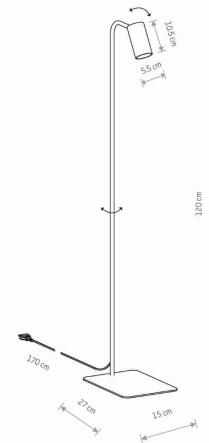

LUMINAIRE MODEL

**MONO  
7707**

CATALOGUE GROUP  
COUNTRY OF ORIGIN

**KATALOG 2022  
MADE IN POLAND**

LIGHT SOURCE **GU10**  
 LIGHT SOURCES TYPE **Replaceable**  
 MAXIMUM WATTAGE **10W only LED**  
 LAMP INCLUDES SOURCE OF LIGHT **No**  
 NUMBER OF LIGHT SOURCES **1**  
 IP **IP20**  
**Interior use**

PACKAGE DIMENSIONS **122cm/21.5cm/6.5cm**  
(L/W/H)  
 NET/GROSS WEIGHT **2.12kg/2.58kg**  
 ASSEMBLY METHOD **Free-standing product**  
 LEADING/SUPPLEMENTARY COLOR **Black**  
 MATERIALS **Painted steel, Plastic ABS**  
 STYLE **Modern**  
 ELECTRICAL SECURITY CLASS **II**  
 POWER SUPPLY **220-230V/50/60Hz**

**DIMENSIONS**

5 903139770798