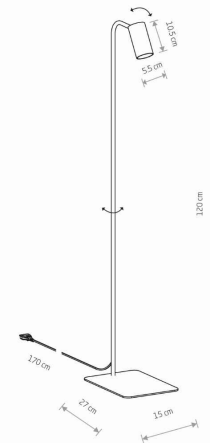

LUMINAIRE MODEL

MONO
7714

CATALOGUE GROUP
COUNTRY OF ORIGIN

KATALOG 2022
MADE IN POLAND

LIGHT SOURCE **GU10**
 LIGHT SOURCES TYPE **Replaceable**
 MAXIMUM WATTAGE **10W only LED**
 LAMP INCLUDES SOURCE OF LIGHT **No**
 NUMBER OF LIGHT SOURCES **1**
 IP **IP20**
Interior use

PACKAGE DIMENSIONS (L/W/H) **122cm/21.5cm/6.5cm**
 NET/GROSS WEIGHT **2.12kg/2.58kg**
 ASSEMBLY METHOD **Free-standing product**
 LEADING/SUPPLEMENTARY COLOR **White,Gold**
 MATERIALS **Painted steel,Plastic ABS**
 STYLE **Modern**
 ELECTRICAL SECURITY CLASS **II**
 POWER SUPPLY **220-230V/50/60Hz**

DIMENSIONS

5 903139771498